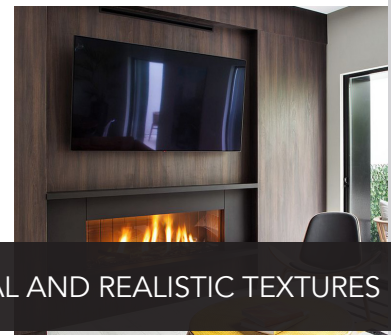

DESIGNED TO CREATE
STUNNING INTERIORS

HPL LAMINATES

EDGEBANDING

PANELS

Enhance your decor by incorporating amazing textures with our new refreshing SYNCRON structured textured panels collection by *Alvic*. Admire the perfect combination of design and texture that gives these surfaces the appearance of the most realistic materials, such as wood, stone, porcelain, etc. In addition, SYNCRON structured textured panels are ideal for all vertical applications since they are durable, resistant, antibacterial and easy to clean! Add shine and softness by choosing from our vast selection of trendy designs and tones from the Brillanté and Zenit collections by *Alvic*

CREATE HARMONIOUS COMBINATIONS

PANELS

- 48" x 108" x 18 mm
- Particle center
- Textured surface on both sides for all wood grain finishes
- No finishing required
- High resistance to scratches
- Excellent thermal resistance
- Resistance to UV rays and fading
- Antibacterial treatment on the entire surface
- Easy to maintain

Ideal for all residential, hotel, institutional, commercial, catering and other projects

- Kitchen and bathroom doors and cabinets
- Wardrobes, furniture and library
- Entrance halls, offices and wall cladding