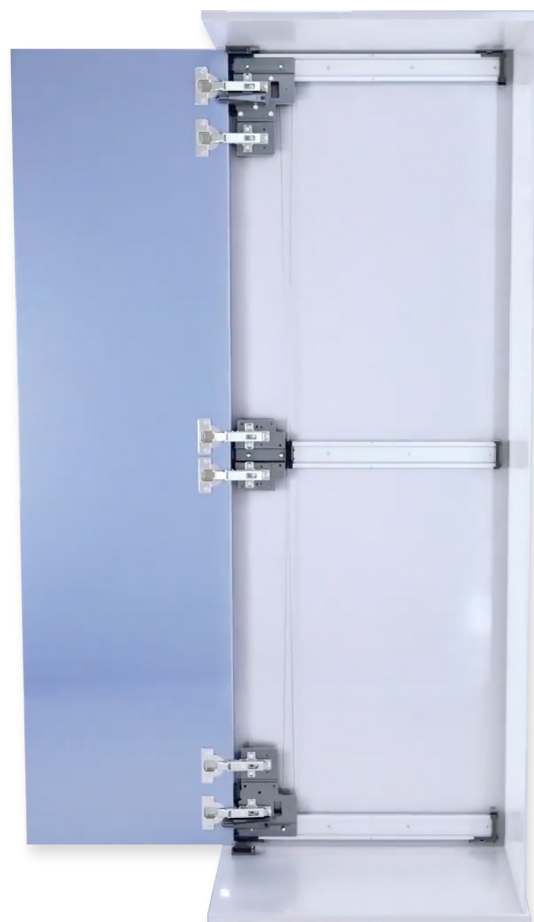

1532
Pocket Door System

Easy-Install Track System for Pocket Doors

The Accuride 1532 Pocket Door System is unrivaled in its design. Engineered for all-around excellence, this system uses a cassette that glides along a precision track to give your pocket door the most refined movement possible. The 1532 is easy to install, opens and closes gently, and fits pocketdoors of nearly all styles and sizes. Make product selection simple with only two essential parameters: door height and thickness!

*Elevate Your Pocket Door Experience with the 1532:
Unmatched Benefits, Unrivaled Choice.*

Benefits include:

- Soft-close design
- Hassle-free installation
- Anti-rack cable system

1532 shown on large application

Slide Features:

- A rack-eliminating cable system ensures smooth movement for doors over 9ft. tall!
- Each system includes a 39-inch track you can cut to your cabinet's depth.
- A simple design means you can install the 1532 system quickly and headache-free.
- Special hinges mean your pocket doors close as softly and elegantly as they open.

Specifications:

- Max Door Weight: 100lbs.
- Max Door Height: 118 in.
- Max Door Width: 39 in.
- Max Door Thickness: 1.25 in.

Door Fit(s) Supported:

Inset

Partial Overlay

NOTE: Door Fit is determined by door thickness.