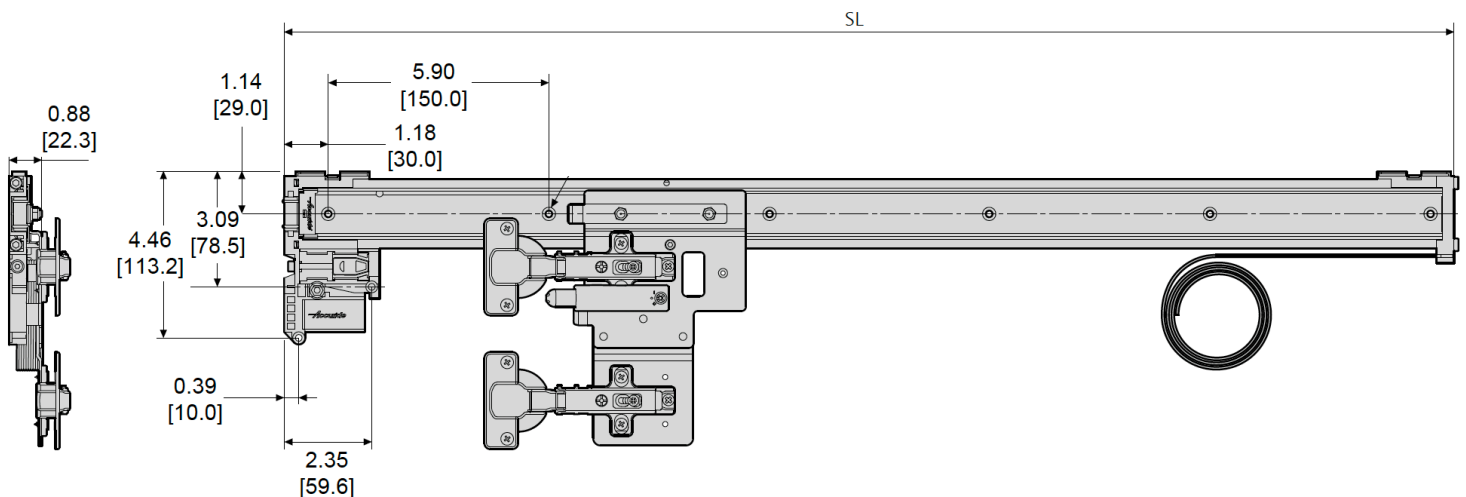

Technical Drawings:

Authorized Distributor

Accuride printed materials are printed with soy-based ink and on paper that contains recycled materials and conforms to the latest sustainable arboriculture guidelines.

Follow us:

Accuride®

12311 Shoemaker Avenue
Santa Fe Springs, CA 90670
562.903.0200 • fax: 562.903.0208
www.accuride.com

© 2023 Accuride International Inc. SS-1531-N-0923