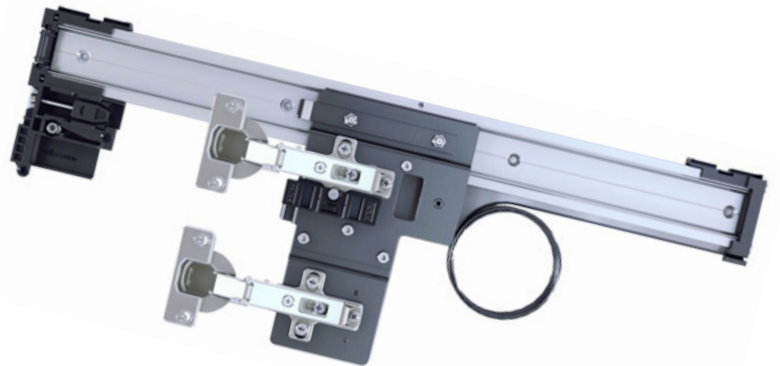

1532
Pocket Door System

Easy-Install Track System for Pocket Doors

The Accuride 1532 Pocket Door System is unrivaled in its design. Engineered for all-around excellence, this system uses a cassette that glides along a precision track to give your pocket door the most refined movement possible. The 1532 is easy to install, opens and closes gently, and fits pocketdoors of nearly all styles and sizes. Make product selection simple with only two essential parameters: door height and thickness!

*Elevate Your Pocket Door Experience with the 1532:
Unmatched Benefits, Unrivaled Choice.*

Benefits include:

- Soft-close design
- Hassle-free installation
- Anti-rack cable system

1532 shown on large application

Slide Features:

- A rack-eliminating cable system ensures smooth movement for doors over 9ft. tall!
- Each system includes a 39-inch track you can cut to your cabinet's depth.
- A simple design means you can install the 1532 system quickly and headache-free.
- Special hinges mean your pocket doors close as softly and elegantly as they open.

Specifications:

- Max Door Weight: 100lbs.
- Max Door Height: 118 in.
- Max Door Width: 39 in.
- Max Door Thickness: 1.25 in.

Door Fit(s) Supported:

Inset

Partial Overlay

NOTE: Door Fit is determined by door thickness.