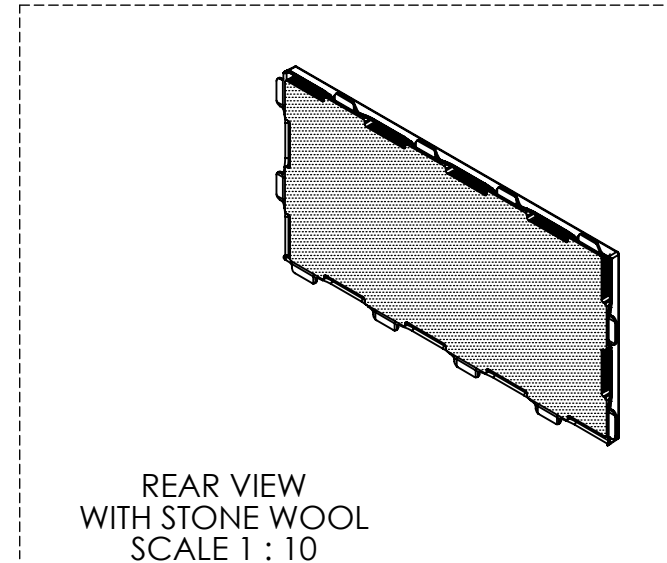

SCALE 1 : 10

REAR VIEW  
WITH STONE WOOL  
SCALE 1 : 10

UNLESS OTHERWISE SPECIFIED: ALL DIMENSIONS ARE IN MILLIMETERS.

PRODUCT:

CLOUD

FORMAT:  
1224

OPTION:  
-

PRODUCT CODE:

ZENA-2412-R-X-XXXX-XXXX

UPDATED: