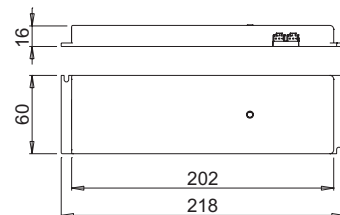

LED CONVERTERS

X-DRIVER D-MOTION 30/24D

230V 120V 24Vdc Micro 24 D-M

X-DRIVER D-MOTION 60/24D

230V 120V 24Vdc Micro 24 D-M

X-DRIVER D-MOTION 96/24D

230V 120V 24Vdc Micro 24 D-M