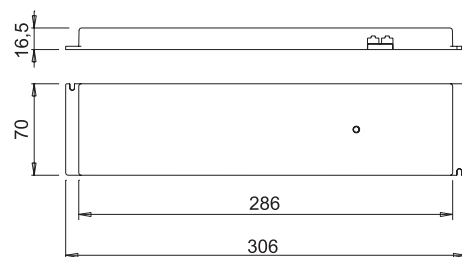

LED CONVERTERS

X-DRIVER D-MOTION 30/24D

230V 120V 24Vdc Micro 24 D-M

X-DRIVER D-MOTION 60/24D

230V 120V 24Vdc Micro 24 D-M

X-DRIVER D-MOTION 96/24D

230V 120V 24Vdc Micro 24 D-M