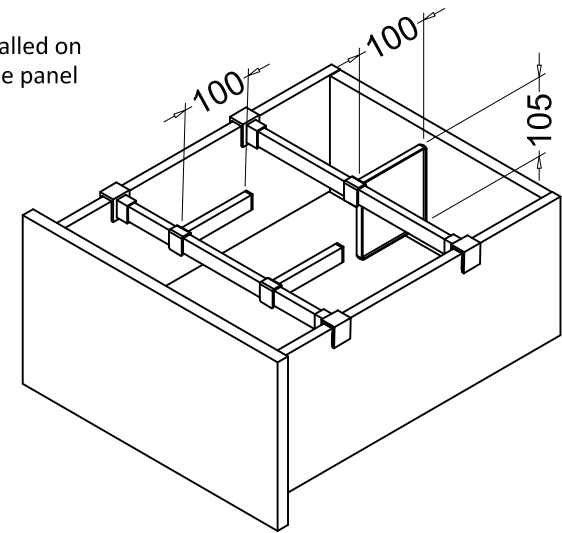

organizR

Deep Drawer Solutions System

Horizontal Rail Cutting Length = LW - 52mm

When installed on drawer side panel

When installed on lateral gallery rail

Part #	Richelieu item number	Description
1	808 AD30 808AD100 808AD900	Cross rail Connector - White Cross rail Connector - Anthracite Cross rail Connector - Black
2	808HR30 808HR100 808HR900	Horizontal Rail - White Horizontal Rail - Anthracite Horizontal Rail - Black
3	808RS30 808RS100 808RS900	Square Partition Divider - White Square Partition Divider - Anthracite Square Partition Divider - Black
4	808LS30 808LS100 808LS900	Lateral Divider - White Lateral Divider - Anthracite Lateral Divider - Black