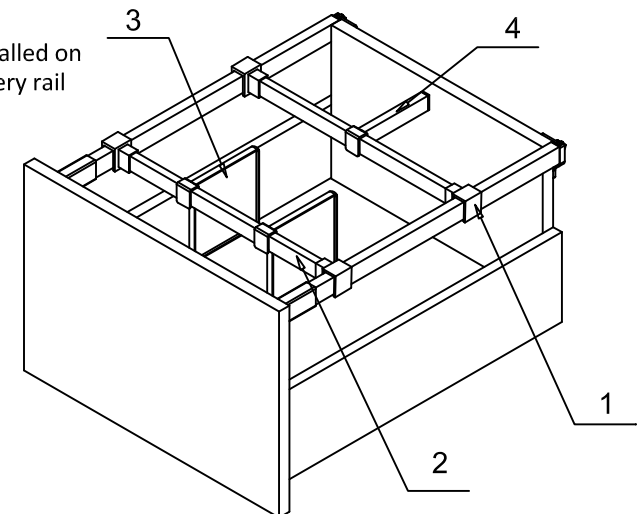

organizR

Deep Drawer Solutions System

Horizontal Rail Cutting Length = LW - 52mm

When installed on drawer side panel

When installed on lateral gallery rail

Part #	Richelieu item number	Description
1	808 AD30 808AD100 808AD900	Cross rail Connector - White Cross rail Connector - Anthracite Cross rail Connector - Black
2	808HR30 808HR100 808HR900	Horizontal Rail - White Horizontal Rail - Anthracite Horizontal Rail - Black
3	808RS30 808RS100 808RS900	Square Partition Divider - White Square Partition Divider - Anthracite Square Partition Divider - Black
4	808LS30 808LS100 808LS900	Lateral Divider - White Lateral Divider - Anthracite Lateral Divider - Black