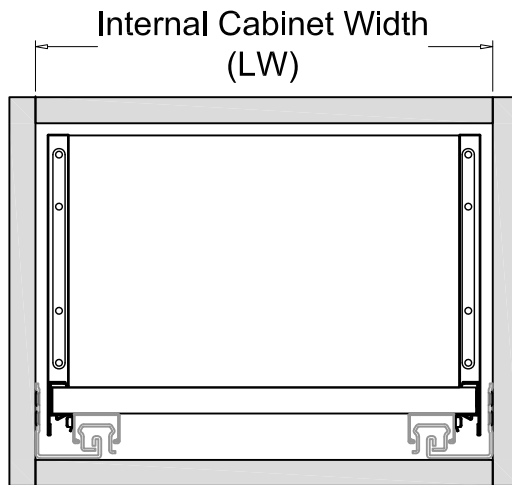

organizR

Deep Drawer Solutions System

Horizontal Rail Cutting Length = LW - 52mm

When installed on drawer side panel

When installed on lateral gallery rail

Part #	Richelieu item number	Description
1	808 AD30 808AD100 808AD900	Cross rail Connector - White Cross rail Connector - Anthracite Cross rail Connector - Black
2	808HR30 808HR100 808HR900	Horizontal Rail - White Horizontal Rail - Anthracite Horizontal Rail - Black
3	808RS30 808RS100 808RS900	Square Partition Divider - White Square Partition Divider - Anthracite Square Partition Divider - Black
4	808LS30 808LS100 808LS900	Lateral Divider - White Lateral Divider - Anthracite Lateral Divider - Black