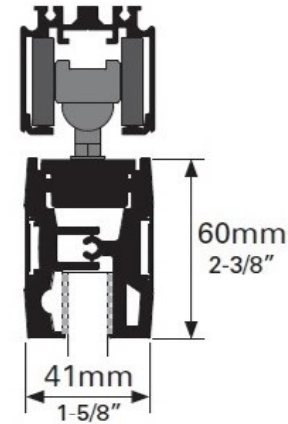

(CS CaviTrack shown)

*Assuming 1/2" middle carriage height adjustment and 1/2" floor clearance

- Clamp Finish:** Clear anodized
- Glass Thickness:** 10mm (3/8") or 12mm (1/2")
- Max Door Weight:** 240kg (500lb)
- Carriage Pack:** M8 only

CS Frameless Glass clamp system with CS Pocket track, M8 carriage and mounting plate

- 1** Compatible with all of the standard CS tracks (ordered separately)
- 2** M8 body made from cast stainless steel for strength and reliability. 4-wheel carriages are standard on all doors over 200lb
- 3** CarriSnap™ quick release system allows the door to be removed easily from the track
- 4** Glass clamp rail
- 5** Removable end cap