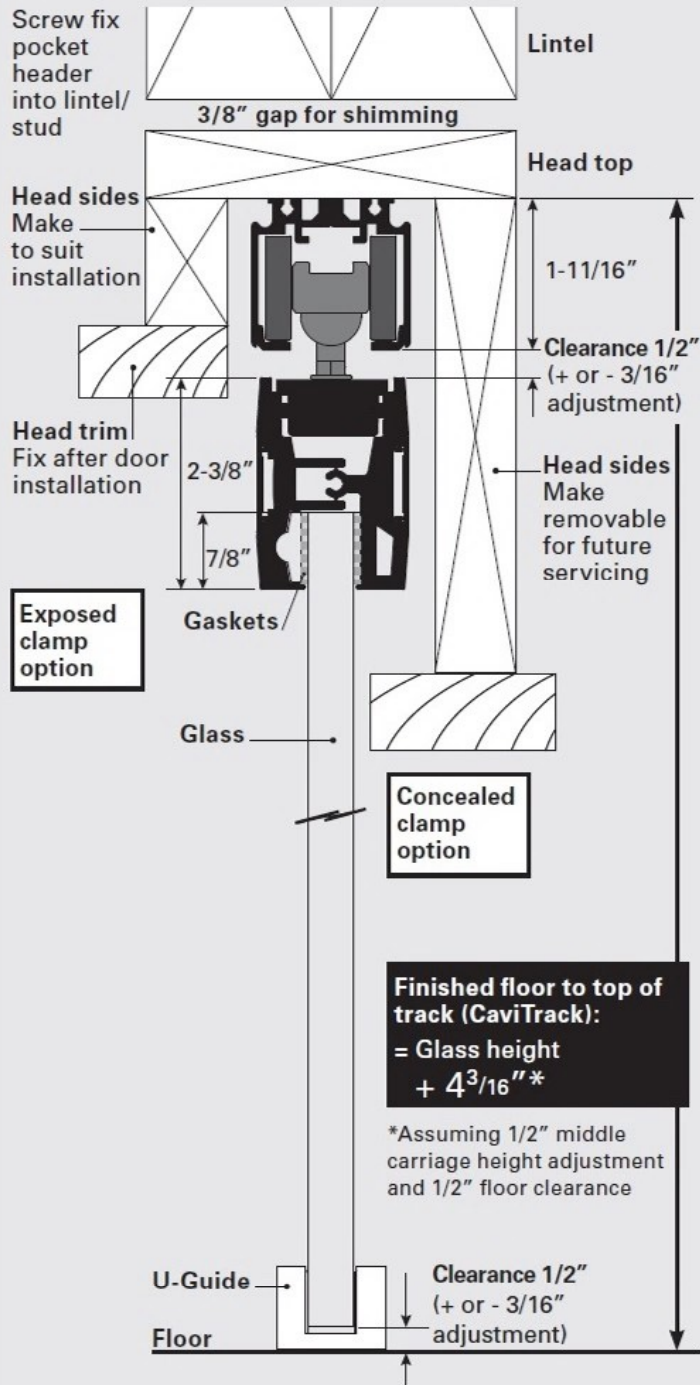

(CS CaviTrack shown)

*Assuming 1/2" middle carriage height adjustment and 1/2" floor clearance

- Clamp Finish:** Clear anodized
- Glass Thickness:** 10mm (3/8") or 12mm (1/2")
- Max Door Weight:** 240kg (500lb)
- Carriage Pack:** M8 only

CS Frameless Glass clamp system with CS Pocket track, M8 carriage and mounting plate

- 1** Compatible with all of the standard CS tracks (ordered separately)
- 2** M8 body made from cast stainless steel for strength and reliability. 4-wheel carriages are standard on all doors over 200lb
- 3** CarriSnap™ quick release system allows the door to be removed easily from the track
- 4** Glass clamp rail
- 5** Removable end cap