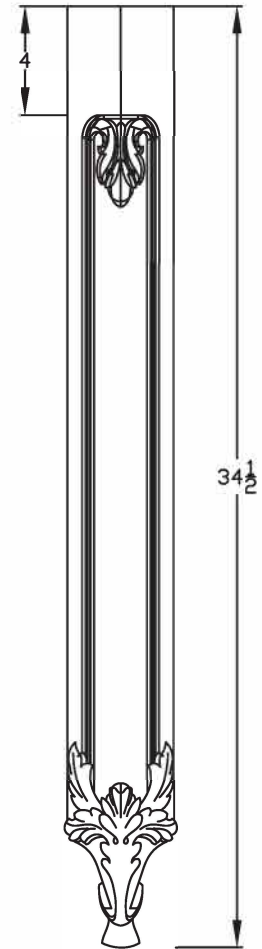

LEG-CRA1
3 1/2" x 3 1/2" x 34 1/2"

R	Richelieu
Product code LEG-CRA1	