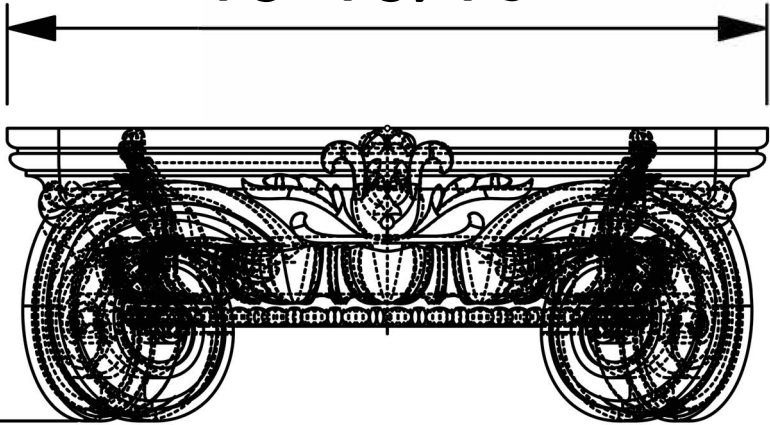

15-15/16"

6-1/8"

R

RicheLieu

PRODUCT CODE: CPL-AED