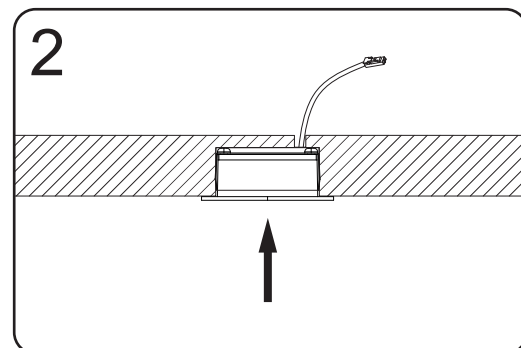

## INSTALLATION SHEET

Input Voltage	Wattage	Single CCT	CRI	Color	Cable	Connector
24V DC	1 W	3000K or 4000K	90	White / Black Satin nickel	79 inch black double insulation cable	white LED male connector

Drill a hole (DIA)ø30mm x (TH)14mm

Recess light into hole.

Power up.