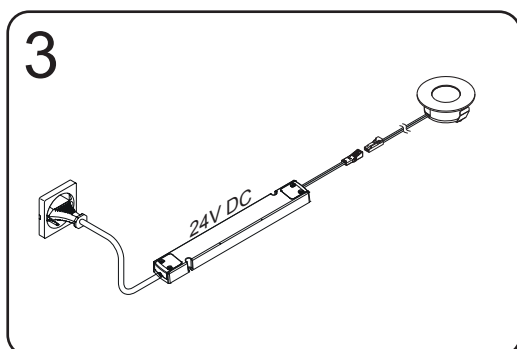

## INSTALLATION SHEET

Input Voltage	Wattage	Single CCT	CRI	Color	Cable	Connector
24V DC	1 W	3000K or 4000K	90	White / Black Satin nickel	79 inch black double insulation cable	white LED male connector

Drill a hole (DIA)ø30mm x (TH)14mm

Recess light into hole.

Power up.