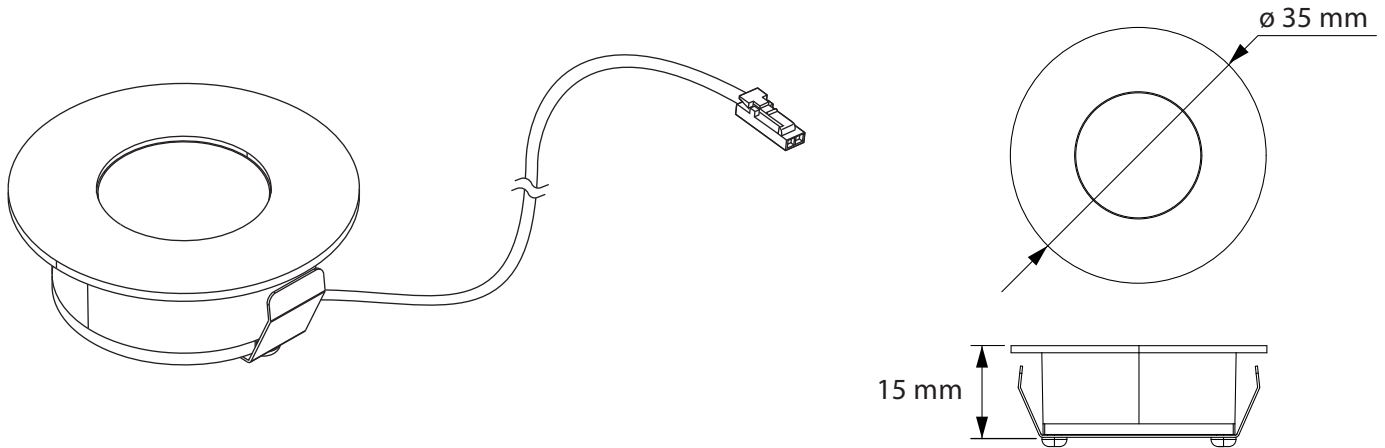

## INSTALLATION SHEET

Input Voltage	Wattage	Single CCT	CRI	Color	Cable	Connector
24V DC	1 W	3000K or 4000K	90	White / Black Satin nickel	79 inch black double insulation cable	white LED male connector

Drill a hole (DIA)ø30mm x (TH)14mm

Recess light into hole.

Power up.