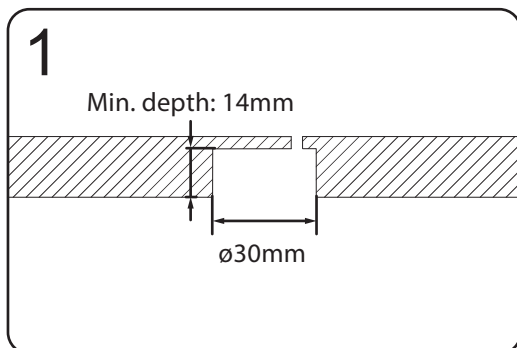

## INSTALLATION SHEET

Input Voltage	Wattage	Single CCT	CRI	Color	Cable	Connector
24V DC	1 W	3000K or 4000K	90	White / Black Satin nickel	79 inch black double insulation cable	white LED male connector

Drill a hole (DIA)ø30mm x (TH)14mm