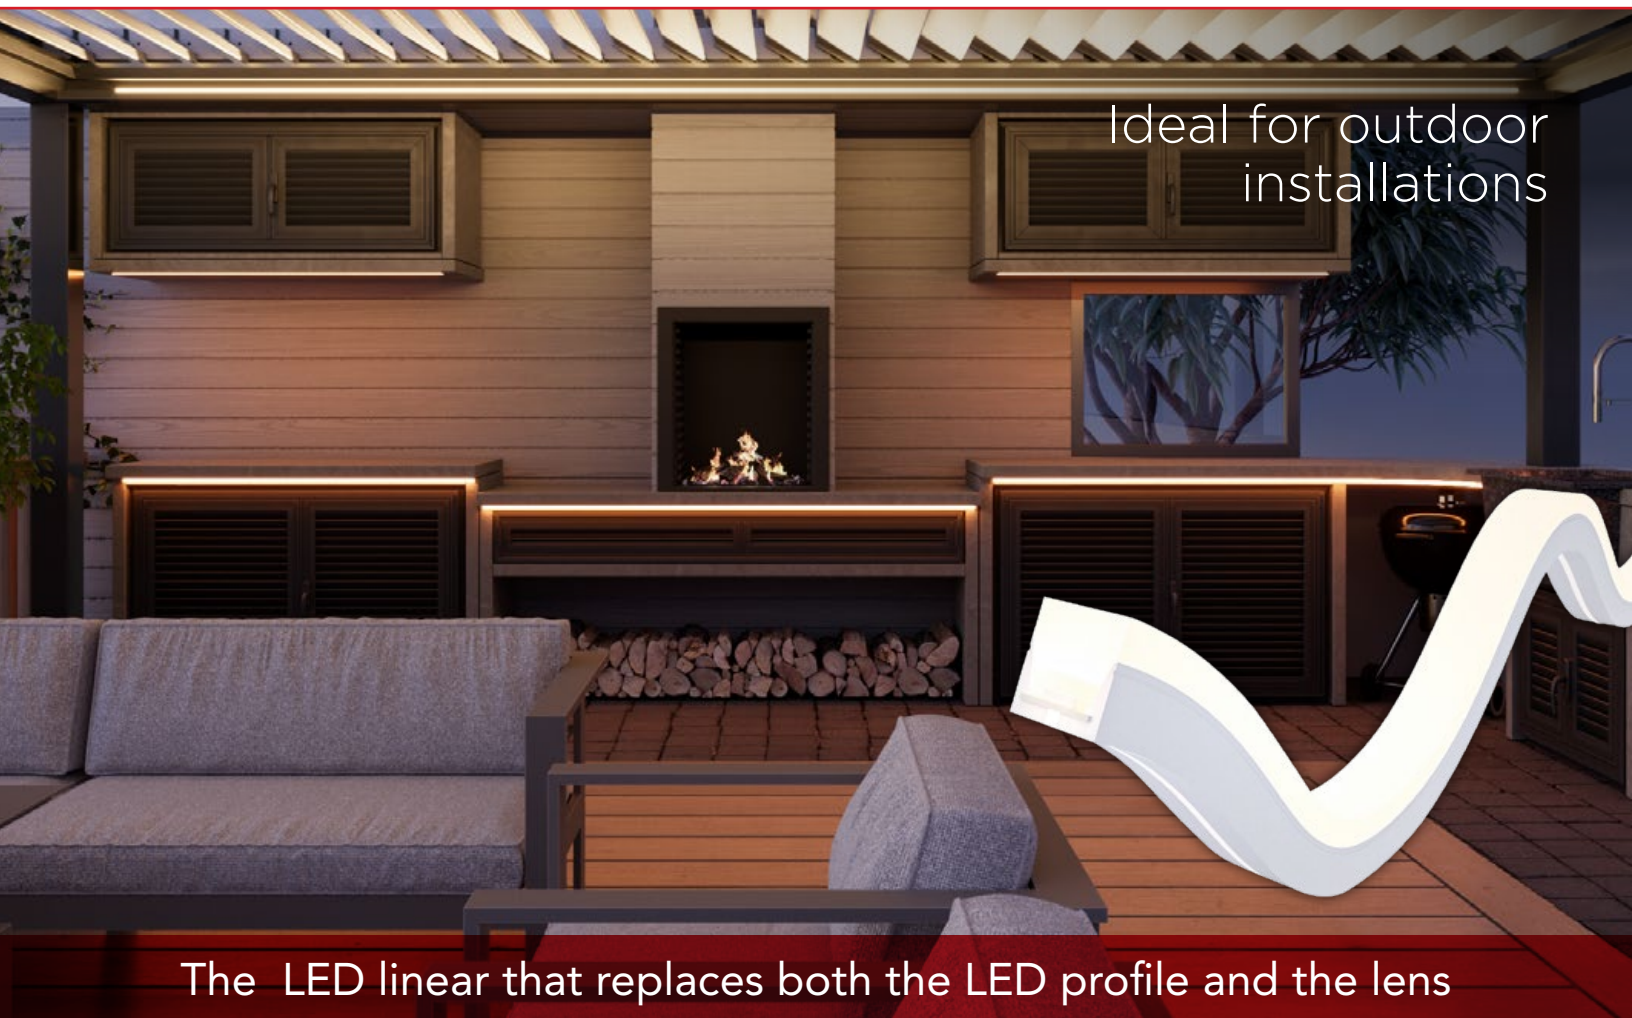

NEON FLEX

3D

The LED linear that replaces both the LED profile and the lens

Made from flexible silicone, Neon Flex is a glare-free lighting solution that provides continuous, uniform linear illumination without any pixelation in warm white (3000K) or neutral white (4000K). This flexible lighting solution bends along curved surfaces to follow the contours of objects or elements in your décor, and brings out the light through walls, ceilings or millwork.

ADVANTAGES AND BENEFIT

- Comes with a water-resistant connector
- Ideal for outdoor installations such as kitchens, bars, patios, etc.
- It cuts easily to fit your project perfectly

No.	Kelvin Color T°	Length	Watts
9805241512472	4000 K	72" (1829 mm)	22 W
9805241512430	Neutral white	30" (762 mm)	10 W
9805241512272	3000 K	72" (1829 mm)	22 W
9805241512230	Warm white	30" (762 mm)	10 W