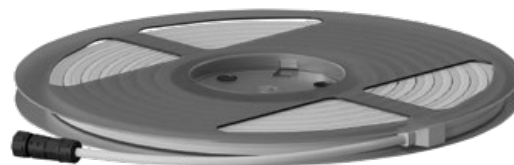

NEON FLEX

3D

The LED linear that replaces both the LED profile and the lens

Made from flexible silicone, Neon Flex is a glare-free lighting solution that provides continuous, uniform linear illumination without any pixelation in warm white (3000K) or neutral white (4000K). This flexible lighting solution bends along curved surfaces to follow the contours of objects or elements in your décor, and brings out the light through walls, ceilings or millwork.

ADVANTAGES AND BENEFIT

- Comes with a water-resistant connector
- Ideal for outdoor installations such as kitchens, bars, patios, etc.
- It cuts easily to fit your project perfectly

No.	Kelvin Color T°	Length	Watts
9805241512472	4000 K	72" (1829 mm)	22 W
9805241512430	Neutral white	30" (762 mm)	10 W
9805241512272	3000 K	72" (1829 mm)	22 W
9805241512230	Warm white	30" (762 mm)	10 W