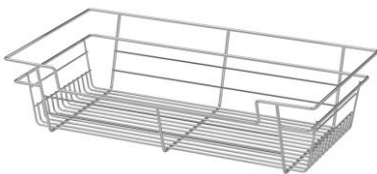

Description

This basket is made in a sturdy steel that holds up well in different environments, making the basket an ideal storage and organization solution. Available in 3 different widths, in 3 different heights and in 1 depth. Offered in 3 trendy finishes with matching color slides.

BASKETS	Basket Width	Basket 6" (152 mm) height	Basket 11" (279 mm) height	Basket 17" (432 mm) height
Chrome	18" (457 mm)	8561814140	8511814140	8571814140
	24" (610 mm)	8562414140	8512414140	8572414140
	30" (762 mm)	8563014140	8513014140	8573014140
Matte Nickel	18" (457 mm)	8561814184	8511814184	8571814184
	24" (610 mm)	8562414184	8512414184	8572414184
	30" (762 mm)	8563014184	8513014184	8573014184
Matte Black	18" (457 mm)	8561814900	8511814900	8571814900
	24" (610 mm)	8562414900	8512414900	8572414900
	30" (762 mm)	8563014900	8513014900	8573014900

*All baskets have a depth of 14" (356 mm)

Technical information

Height

6" (152 mm)

11" (279 mm)

17" (432 mm)

18"
(457 mm)

24"
(610 mm)

30"
(762 mm)

W
i
d
t
h

**All baskets have a depth of 14" (356 mm)

3 FINISHES

Chrome

Matte Nickel

Matte Black

Canvas Liners