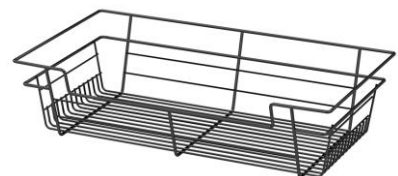

*All baskets have a depth of 14" (356 mm)

Technical information

Height

6" (152 mm)

11" (279 mm)

17" (432 mm)

18"
(457 mm)

24"
(610 mm)

30"
(762 mm)

W
i
d
t
h

**All baskets have a depth of 14" (356 mm)

3 FINISHES

Chrome

Matte Nickel

Matte Black

Canvas Liners

Plastic Liners

LINERS	Basket Width	Basket 6" (152 mm) height	Basket 11" (279 mm) height	Basket 17" (432 mm) height
Canvas Liners - Beige	18" (457 mm)	061814034	111814034	171814034
	24" (610 mm)	062414034	112414034	172414034
	30" (762 mm)	063014034	113014034	173014034
Plastic Liners - Translucent	18" (457 mm)	0618011	*1118011	*1118011
	24" (610 mm)	0624011	*1124011	*1124011
	30" (762 mm)	0630011	*1130011	*1130011

*Baskets with 11" (279 mm) & 17" (432 mm) height have the same bottom dimensions. Same plastic liners for both dimensions.

Visit our website to discover our full Richelieu Design-R line!

Richelieu Design-R Valet Rod
4 products