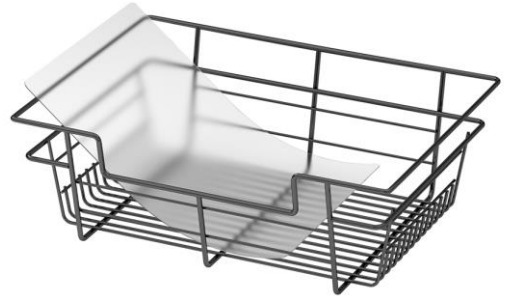

Description

This basket is made in a sturdy steel that holds up well in different environments, making the basket an ideal storage and organization solution. Available in 3 different widths, in 3 different heights and in 1 depth. Offered in 3 trendy finishes with matching color slides.

30"
(762 mm)

W
i
d
t
h

**All baskets have a depth of 14" (356 mm)

3 FINISHES

Chrome

Matte Nickel

Matte Black

Canvas Liners

Plastic Liners

LINERS	Basket Width	Basket 6" (152 mm) height	Basket 11" (279 mm) height	Basket 17" (432 mm) height
Canvas Liners - Beige	18" (457 mm)	061814034	111814034	171814034
	24" (610 mm)	062414034	112414034	172414034
	30" (762 mm)	063014034	113014034	173014034
Plastic Liners - Translucent	18" (457 mm)	0618011	*1118011	*1118011
	24" (610 mm)	0624011	*1124011	*1124011
	30" (762 mm)	0630011	*1130011	*1130011

*Baskets with 11" (279 mm) & 17" (432 mm) height have the same bottom dimensions. Same plastic liners for both dimensions.

Visit our website to discover our full Richelieu Design-R line!

Richelieu Design-R Valet Rod
4 products