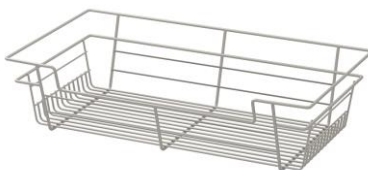

*All baskets have a depth of 14" (356 mm)

Technical information

Height

6" (152 mm)

11" (279 mm)

17" (432 mm)

18"
(457 mm)

24"
(610 mm)

30"
(762 mm)

W
i
d
t
h

**All baskets have a depth of 14" (356 mm)

3 FINISHES

Chrome

Matte Nickel

Matte Black

Canvas Liners

Plastic Liners

LINERS	Basket Width	Basket 6" (152 mm) height	Basket 11" (279 mm) height	Basket 17" (432 mm) height
Canvas Liners - Beige	18" (457 mm)	061814034	111814034	171814034
	24" (610 mm)	062414034	112414034	172414034
	30" (762 mm)	063014034	113014034	173014034
Plastic Liners - Translucent	18" (457 mm)	0618011	*1118011	*1118011
	24" (610 mm)	0624011	*1124011	*1124011
	30" (762 mm)	0630011	*1130011	*1130011

*Baskets with 11" (279 mm) & 17" (432 mm) height have the same bottom dimensions. Same plastic liners for both dimensions.

Visit our website to discover our full Richelieu Design-R line!

Richelieu Design-R Valet Rod
4 products