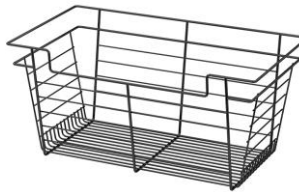

Description

This basket is made in a sturdy steel that holds up well in different environments, making the basket an ideal storage and organization solution. Available in 3 different widths, in 3 different heights and in 1 depth. Offered in 3 trendy finishes with matching color slides.

BASKETS	Basket Width	Basket 6" (152 mm) height	Basket 11" (279 mm) height	Basket 17" (432 mm) height
Chrome	18" (457 mm)	8561814140	8511814140	8571814140
	24" (610 mm)	8562414140	8512414140	8572414140
	30" (762 mm)	8563014140	8513014140	8573014140
Matte Nickel	18" (457 mm)	8561814184	8511814184	8571814184
	24" (610 mm)	8562414184	8512414184	8572414184
	30" (762 mm)	8563014184	8513014184	8573014184
Matte Black	18" (457 mm)	8561814900	8511814900	8571814900
	24" (610 mm)	8562414900	8512414900	8572414900
	30" (762 mm)	8563014900	8513014900	8573014900

*All baskets have a depth of 14" (356 mm)

Technical information

Height

6" (152 mm)

11" (279 mm)

17" (432 mm)

18"
(457 mm)

24"
(610 mm)

30"
(762 mm)

W
i
d
t
h

**All baskets have a depth of 14" (356 mm)

3 FINISHES

Chrome

Matte Nickel

Matte Black

Canvas Liners