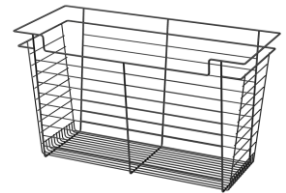

Description

This basket is made in a sturdy steel that holds up well in different environments, making the basket an ideal storage and organization solution. Available in 3 different widths, in 3 different heights and in 1 depth. Offered in 3 trendy finishes with matching color slides.

BASKETS	Basket Width	Basket 6" (152 mm) height	Basket 11" (279 mm) height	Basket 17" (432 mm) height
Chrome	18" (457 mm)	8561814140	8511814140	8571814140
	24" (610 mm)	8562414140	8512414140	8572414140
	30" (762 mm)	8563014140	8513014140	8573014140
Matte Nickel	18" (457 mm)	8561814184	8511814184	8571814184
	24" (610 mm)	8562414184	8512414184	8572414184
	30" (762 mm)	8563014184	8513014184	8573014184
Matte Black	18" (457 mm)	8561814900	8511814900	8571814900
	24" (610 mm)	8562414900	8512414900	8572414900
	30" (762 mm)	8563014900	8513014900	8573014900

*All baskets have a depth of 14" (356 mm)

Technical information

Height

6" (152 mm)

11" (279 mm)

17" (432 mm)

18"
(457 mm)

24"
(610 mm)

30"
(762 mm)

W
i
d
t
h

**All baskets have a depth of 14" (356 mm)

3 FINISHES

Chrome

Matte Nickel

Matte Black

Canvas Liners