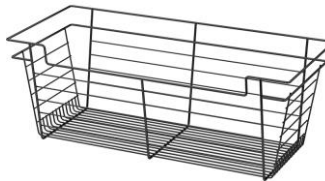

Description

This basket is made in a sturdy steel that holds up well in different environments, making the basket an ideal storage and organization solution. Available in 3 different widths, in 3 different heights and in 1 depth. Offered in 3 trendy finishes with matching color slides.

BASKETS	Basket Width	Basket 6" (152 mm) height	Basket 11" (279 mm) height	Basket 17" (432 mm) height
Chrome	18" (457 mm)	8561814140	8511814140	8571814140
	24" (610 mm)	8562414140	8512414140	8572414140
	30" (762 mm)	8563014140	8513014140	8573014140
Matte Nickel	18" (457 mm)	8561814184	8511814184	8571814184
	24" (610 mm)	8562414184	8512414184	8572414184
	30" (762 mm)	8563014184	8513014184	8573014184
Matte Black	18" (457 mm)	8561814900	8511814900	8571814900
	24" (610 mm)	8562414900	8512414900	8572414900
	30" (762 mm)	8563014900	8513014900	8573014900

*All baskets have a depth of 14" (356 mm)

Technical information

Height

6" (152 mm)

11" (279 mm)

17" (432 mm)

18"
(457 mm)

24"
(610 mm)

30"
(762 mm)

W
i
d
t
h

**All baskets have a depth of 14" (356 mm)

3 FINISHES

Chrome

Matte Nickel

Matte Black

Canvas Liners