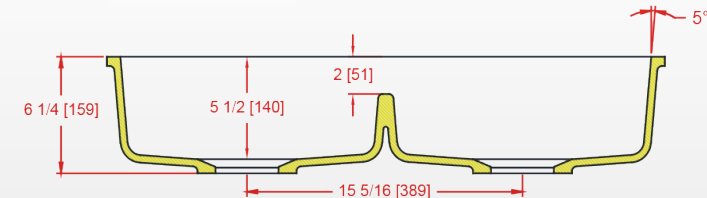

AVAILABLE COLORS

- Photos can look different from actual color sample.
- Actual product measurement may vary +/- 5mm due to product enhancement.

Contact your sales representative for more details.

Section A-A

Recommended Router Bit

	RouterBitsNow.com					Velepec			Amana		Whiteside	
	Sink Draft	1/8" Radius	1/2" Radius	Bit Draft	Bearing	1/2" Radius	Bit Draft	Bearing	3/8" Radius	Bit Draft	1/2" Radius	Bit Draft
KS-7916	5°	RBN-826-10125	820-1110	10°	BR-995A10	30-155TG	10°	12-610	57267	10°	2910	10°