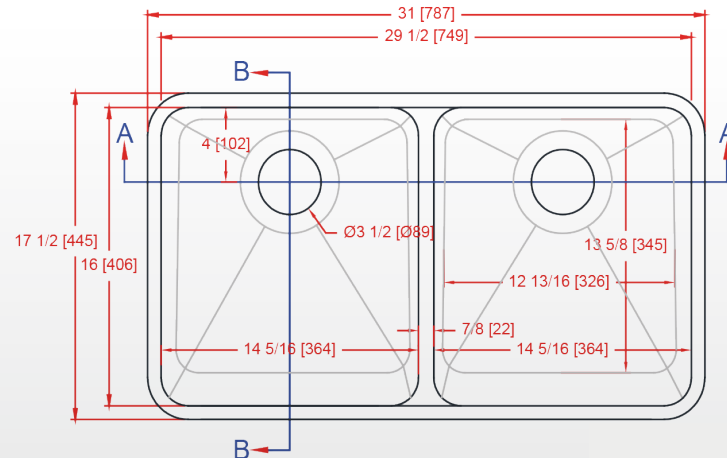

AVAILABLE COLORS

- Photos can look different from actual color sample.
- Actual product measurement may vary +/- 5mm due to product enhancement.

Contact your sales representative for more details.

Section A-A

Recommended Router Bit

	RouterBitsNow.com					Velepec			Amana		Whiteside	
	Sink Draft	1/8" Radius	1/2" Radius	Bit Draft	Bearing	1/2" Radius	Bit Draft	Bearing	3/8" Radius	Bit Draft	1/2" Radius	Bit Draft
KS-7916	5°	RBN-826-10125	820-1110	10°	BR-995A10	30-155TG	10°	12-610	57267	10°	2910	10°