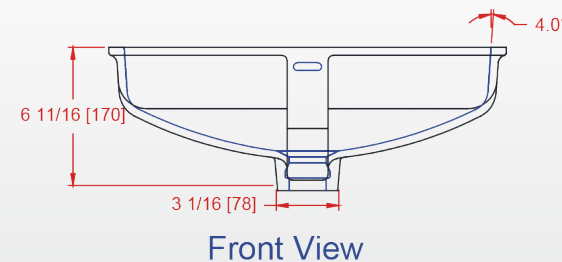

RECTANGLE VANITY BOWL

BS-7812

Comparable to Corian 8254

- ▶ Standard: With integrated overflow
- ▶ Available without overflow on special order. Sink order model is BS-7812-NO.
- ▶ Made from casted acrylic-polyester based material.
- ▶ Non-porous surface that limits mold, mildew and stains when properly cleaned.
- ▶ Suitable for both residential and commercial settings.

AVAILABLE COLORS

- Photos can look different from actual color sample.
- Actual product measurement may vary +/- 5mm due to product enhancement.

Contact your sales representative for more details.

Recommended Router Bit

	Sink Draft	RouterBitsNow.com				Velepec			Amana		Whiteside	
		1/8" Radius	1/2" Radius	Bit Draft	Bearing	1/2" Radius	Bit Draft	Bearing	3/8" Radius	Bit Draft	1/2" Radius	Bit Draft
BS-7812	4°	RBN-826-10125	820-1110	10°	BR-995A10	30-155TG	10°	12-610	57267	10°	2910	10°
BS-7812-NO	4°	RBN-826-10125	820-1110	10°	BR-995A10	30-155TG	10°	12-610	57267	10°	2910	10°