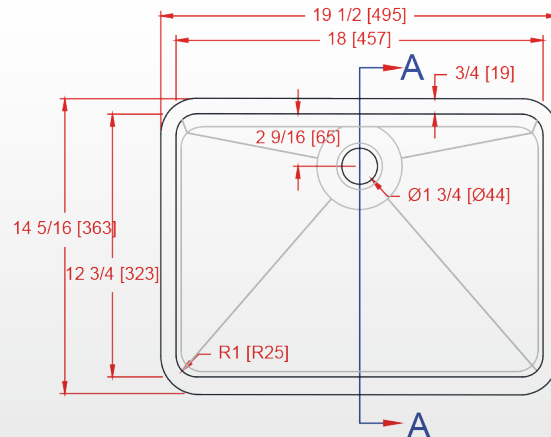

RECTANGLE VANITY BOWL

BS-7812

Comparable to Corian 8254

- ▶ Standard: With integrated overflow
- ▶ Available without overflow on special order. Sink order model is BS-7812-NO.
- ▶ Made from casted acrylic-polyester based material.
- ▶ Non-porous surface that limits mold, mildew and stains when properly cleaned.
- ▶ Suitable for both residential and commercial settings.

AVAILABLE COLORS

- Photos can look different from actual color sample.
- Actual product measurement may vary +/- 5mm due to product enhancement.

Contact your sales representative for more details.

Recommended Router Bit

	Sink Draft	RouterBitsNow.com				Velepec			Amana		Whiteside	
		1/8" Radius	1/2" Radius	Bit Draft	Bearing	1/2" Radius	Bit Draft	Bearing	3/8" Radius	Bit Draft	1/2" Radius	Bit Draft
BS-7812	4°	RBN-826-10125	820-1110	10°	BR-995A10	30-155TG	10°	12-610	57267	10°	2910	10°
BS-7812-NO	4°	RBN-826-10125	820-1110	10°	BR-995A10	30-155TG	10°	12-610	57267	10°	2910	10°