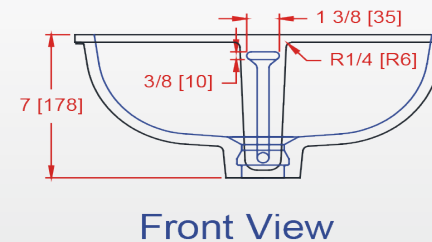

#### AVAILABLE COLORS

White
Ivory
Biscuit

- Photos can look different from actual color sample.
- Actual product measurement may vary +/- 5mm due to product enhancement.

Contact your sales representative for more details.

Recommended Router Bit												
	Sink Draft	RouterBitsNow.com				Velepec			Amana		Whiteside	
		1/8" Radius	1/2" Radius	Bit Draft	Bearing	1/2" Radius	Bit Draft	Bearing	3/8" Radius	Bit Draft	1/2" Radius	Bit Draft
BS-7820	8°	RBN-826-15125	820-1115	15°	BR-995A15	30-157TG	15°	12-615	57268	14°	2910	10°
BS-7820-NO	8°	RBN-826-15125	820-1115	15°	BR-995A15	30-157TG	15°	12-615	57268	14°	2910	10°