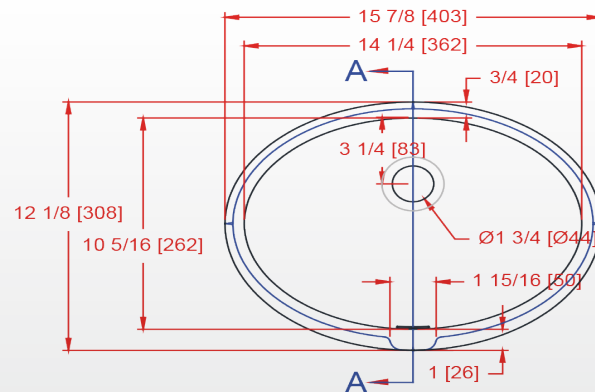

#### AVAILABLE COLORS

White
Ivory
Biscuit

- Photos can look different from actual color sample.
- Actual product measurement may vary +/- 5mm due to product enhancement.

Contact your sales representative for more details.

Recommended Router Bit												
	Sink Draft	RouterBitsNow.com				Velepec			Amana		Whiteside	
		1/8" Radius	1/2" Radius	Bit Draft	Bearing	1/2" Radius	Bit Draft	Bearing	3/8" Radius	Bit Draft	1/2" Radius	Bit Draft
BS-7820	8°	RBN-826-15125	820-1115	15°	BR-995A15	30-157TG	15°	12-615	57268	14°	2910	10°
BS-7820-NO	8°	RBN-826-15125	820-1115	15°	BR-995A15	30-157TG	15°	12-615	57268	14°	2910	10°