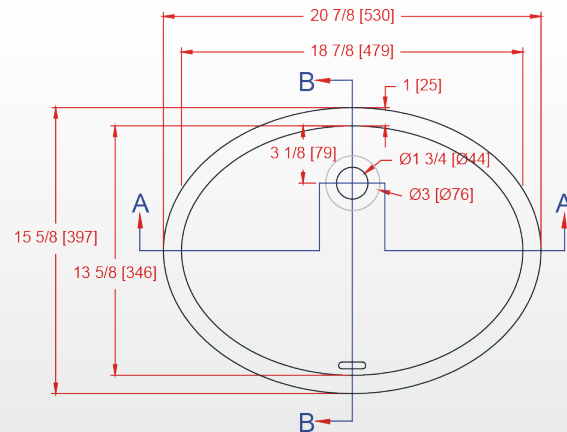

#### AVAILABLE COLORS

- Photos can look different from actual color sample.
- Actual product measurement may vary +/- 5mm due to product enhancement.

Contact your sales representative for more details.

#### Recommended Router Bit

|            | Sink Draft | RouterBitsNow.com |             |           |           | Velepec     |           |         | Amana       |           | Whiteside   |           |
|------------|------------|-------------------|-------------|-----------|-----------|-------------|-----------|---------|-------------|-----------|-------------|-----------|
|            |            | 1/8" Radius       | 1/2" Radius | Bit Draft | Bearing   | 1/2" Radius | Bit Draft | Bearing | 3/8" Radius | Bit Draft | 1/2" Radius | Bit Draft |
| BS-7815    | 10°        | RBN-826-15125     | 820-1115    | 15°       | BR-995A15 | 30-157TG    | 15°       | 12-615  | 57268       | 14°       | 2915        | 15°       |
| BS-7815-NO | 10°        | RBN-826-15125     | 820-1115    | 15°       | BR-995A15 | 30-157TG    | 15°       | 12-615  | 57268       | 14°       | 2915        | 15°       |