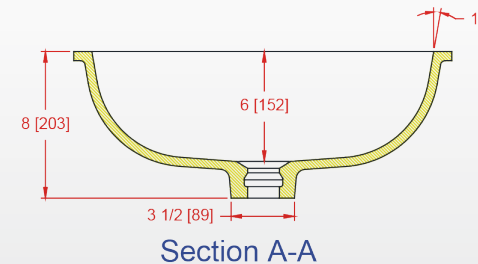

#### AVAILABLE COLORS

- Photos can look different from actual color sample.
- Actual product measurement may vary +/- 5mm due to product enhancement.

Contact your sales representative for more details.

#### Recommended Router Bit

|            | Sink Draft | RouterBitsNow.com |             |           |           | Velepec     |           |         | Amana       |           | Whiteside   |           |
|------------|------------|-------------------|-------------|-----------|-----------|-------------|-----------|---------|-------------|-----------|-------------|-----------|
|            |            | 1/8" Radius       | 1/2" Radius | Bit Draft | Bearing   | 1/2" Radius | Bit Draft | Bearing | 3/8" Radius | Bit Draft | 1/2" Radius | Bit Draft |
| BS-7815    | 10°        | RBN-826-15125     | 820-1115    | 15°       | BR-995A15 | 30-157TG    | 15°       | 12-615  | 57268       | 14°       | 2915        | 15°       |
| BS-7815-NO | 10°        | RBN-826-15125     | 820-1115    | 15°       | BR-995A15 | 30-157TG    | 15°       | 12-615  | 57268       | 14°       | 2915        | 15°       |