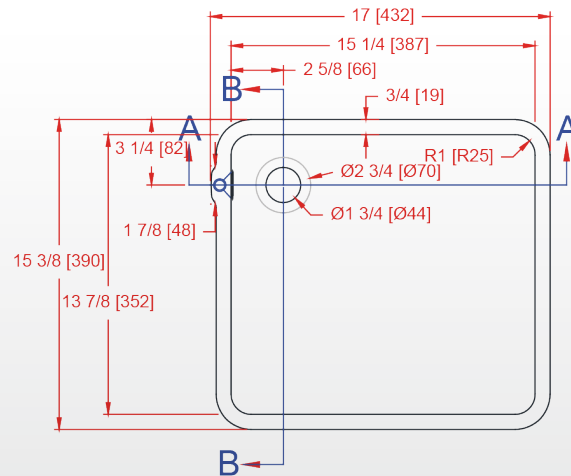

RECTANGLE RAMP BOWL

BS-7825

- ▶ Standard: With integrated overflow
- ▶ Available without overflow on special order. Sink order model is BS-7825-NO.
- ▶ Made from casted acrylic-polyester based material.
- ▶ Non-porous surface that limits mold, mildew and stains when properly cleaned.
- ▶ Suitable for both residential and commercial settings.

AVAILABLE COLORS

- Photos can look different from actual color sample.
- Actual product measurement may vary +/- 5mm due to product enhancement.

Contact your sales representative for more details.

Section A-A

Recommended Router Bit

| | Sink Draft | RouterBitsNow.com | | | | Velepec | | | Amana | | Whiteside | |
|------------|------------|-------------------|-------------|-----------|-----------|-------------|-----------|---------|-------------|-----------|-------------|-----------|
| | | 1/8" Radius | 1/2" Radius | Bit Draft | Bearing | 1/2" Radius | Bit Draft | Bearing | 3/8" Radius | Bit Draft | 1/2" Radius | Bit Draft |
| BS-7825 | 4° | RBN-826-10125 | 820-1110 | 10° | BR-995A10 | 30-155TG | 10° | 12-610 | 57267 | 10° | 2910 | 10° |
| BS-7825-NO | 4° | RBN-826-10125 | 820-1110 | 10° | BR-995A10 | 30-155TG | 10° | 12-610 | 57267 | 10° | 2910 | 10° |