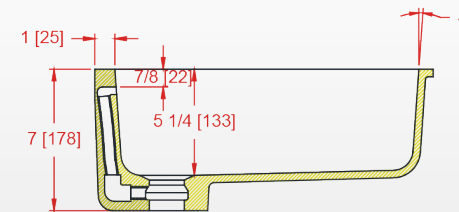

RECTANGLE RAMP BOWL

BS-7825

- ▶ Standard: With integrated overflow
- ▶ Available without overflow on special order. Sink order model is BS-7825-NO.
- ▶ Made from casted acrylic-polyester based material.
- ▶ Non-porous surface that limits mold, mildew and stains when properly cleaned.
- ▶ Suitable for both residential and commercial settings.

AVAILABLE COLORS

- Photos can look different from actual color sample.
- Actual product measurement may vary +/- 5mm due to product enhancement.

Contact your sales representative for more details.

Section A-A

Recommended Router Bit

| | Sink Draft | RouterBitsNow.com | | | | Velepec | | | Amana | | Whiteside | |
|------------|------------|-------------------|-------------|-----------|-----------|-------------|-----------|---------|-------------|-----------|-------------|-----------|
| | | 1/8" Radius | 1/2" Radius | Bit Draft | Bearing | 1/2" Radius | Bit Draft | Bearing | 3/8" Radius | Bit Draft | 1/2" Radius | Bit Draft |
| BS-7825 | 4° | RBN-826-10125 | 820-1110 | 10° | BR-995A10 | 30-155TG | 10° | 12-610 | 57267 | 10° | 2910 | 10° |
| BS-7825-NO | 4° | RBN-826-10125 | 820-1110 | 10° | BR-995A10 | 30-155TG | 10° | 12-610 | 57267 | 10° | 2910 | 10° |