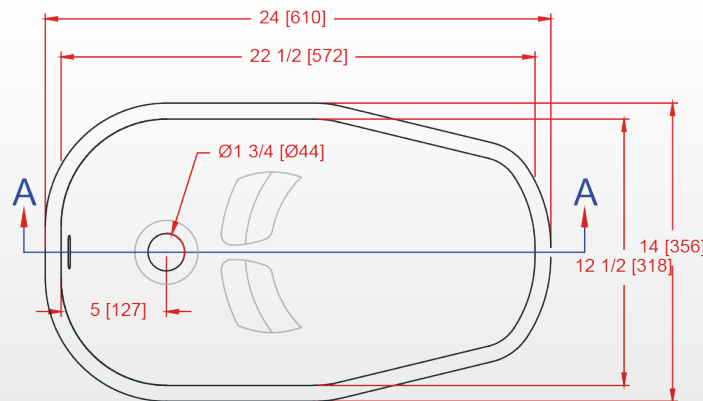

BABY BATH CONTOURED

BS-7813

- ▶ Standard: With integrated overflow
- ▶ With the contoured back and baby bottom hugging design, this bath is the first bath truly designed with the baby's comfort in mind. The contoured bottom is designed to help keep the baby in place while being bathed. The warmth and smoothness of the solid surface is ideal for the application.
- ▶ Made from casted acrylic-polyester based material.
- ▶ Non-porous surface that limits mold, mildew and stains when properly cleaned.
- ▶ Suitable for healthcare settings.

AVAILABLE COLORS

White
Ivory
Biscuit

- Photos can look different from actual color sample.
- Actual product measurement may vary +/- 5mm due to product enhancement.

Contact your sales representative for more details.

Recommended Router Bit

	RouterBitsNow.com				Velepec			Amana		Whiteside		
	Sink Draft	1/8" Radius	1/2" Radius	Bit Draft	Bearing	1/2" Radius	Bit Draft	Bearing	3/8" Radius	Bit Draft	1/2" Radius	Bit Draft
KS-7813	15°	RBN-826-20125	820-1110	20°	BR-995A20	30-140TG	20°	12-620	57269	18°	2918	18°