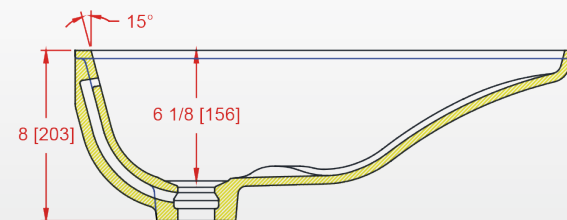

BABY BATH CONTOURED

BS-7813

- ▶ Standard: With integrated overflow
- ▶ With the contoured back and baby bottom hugging design, this bath is the first bath truly designed with the baby's comfort in mind. The contoured bottom is designed to help keep the baby in place while being bathed. The warmth and smoothness of the solid surface is ideal for the application.
- ▶ Made from casted acrylic-polyester based material.
- ▶ Non-porous surface that limits mold, mildew and stains when properly cleaned.
- ▶ Suitable for healthcare settings.

AVAILABLE COLORS

White
Ivory
Biscuit

- Photos can look different from actual color sample.
- Actual product measurement may vary +/- 5mm due to product enhancement.

Contact your sales representative for more details.

Recommended Router Bit

	RouterBitsNow.com				Velepec			Amana		Whiteside		
	Sink Draft	1/8" Radius	1/2" Radius	Bit Draft	Bearing	1/2" Radius	Bit Draft	Bearing	3/8" Radius	Bit Draft	1/2" Radius	Bit Draft
KS-7813	15°	RBN-826-20125	820-1110	20°	BR-995A20	30-140TG	20°	12-620	57269	18°	2918	18°