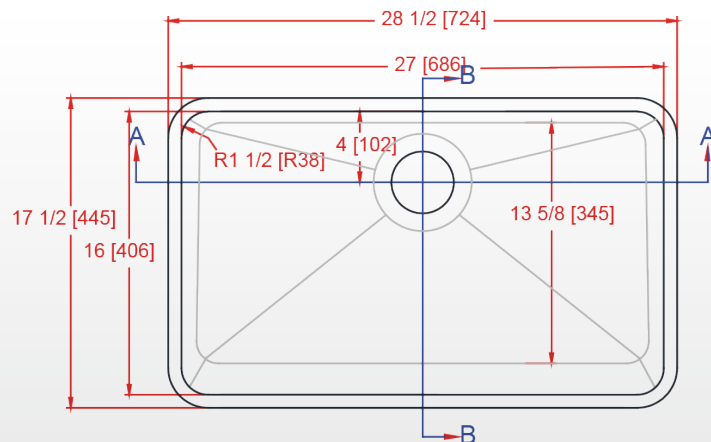

AVAILABLE COLORS

- Photos can look different from actual color sample.
- Actual product measurement may vary +/- 5mm due to product enhancement.

Contact your sales representative for more details.

Section A-A

Recommended Router Bit

	Sink Draft	RouterBitsNow.com				Velepec			Amana		Whiteside	
		1/8" Radius	1/2" Radius	Bit Draft	Bearing	1/2" Radius	Bit Draft	Bearing	3/8" Radius	Bit Draft	1/2" Radius	Bit Draft
KS-7716	5°	RBN-826-10125	820-1110	10°	BR-995A10	30-155TG	10°	12-610	57267	10°	2910	10°