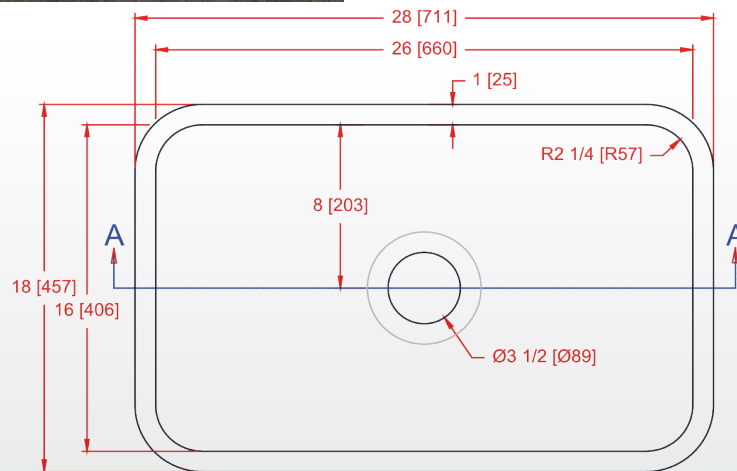

#### AVAILABLE COLORS

- Photos can look different from actual color sample.
- Actual product measurement may vary +/- 5mm due to product enhancement.

Contact your sales representative for more details.

Section A-A

#### Recommended Router Bit

	Sink Draft	RouterBitsNow.com				Velepec			Amana		Whiteside	
		1/8" Radius	1/2" Radius	Bit Draft	Bearing	1/2" Radius	Bit Draft	Bearing	3/8" Radius	Bit Draft	1/2" Radius	Bit Draft
KS-7881	5°	RBN-826-10125	820-1110	10°	BR-995A10	30-155TG	10°	12-610	57267	10°	2910	10°