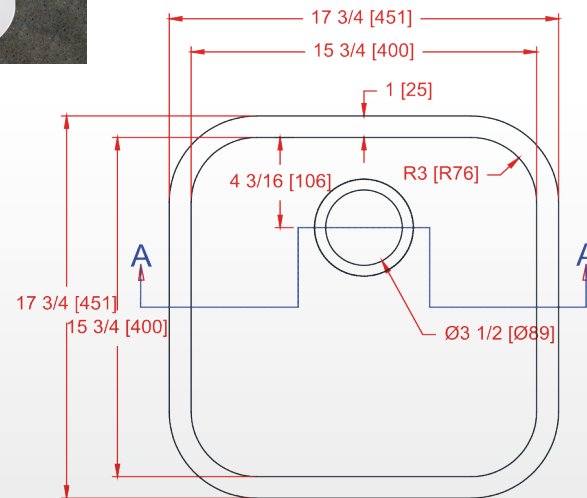

UTILITY SINK WITH DRAIN OFFSET TO BACK

KS-7804

Comparable to Corian 804P

- ▶ Made from casted acrylic-polyester based material.
- ▶ Non-porous surface that limits mold, mildew and stains when properly cleaned.
- ▶ Suitable for both residential and commercial settings.

AVAILABLE COLORS

- Photos can look different from actual color sample.
- Actual product measurement may vary +/- 5mm due to product enhancement.

Contact your sales representative for more details.

Section A-A

Recommended Router Bit

		RouterBitsNow.com				Velepec			Amana		Whiteside	
	Sink Draft	1/8" Radius	1/2" Radius	Bit Draft	Bearing	1/2" Radius	Bit Draft	Bearing	3/8" Radius	Bit Draft	1/2" Radius	Bit Draft
KS-7804	5°	RBN-826-10125	820-1110	10°	BR-995A10	30-155TG	10°	12-610	57267	10°	2910	10°