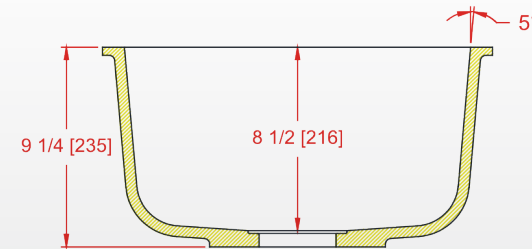

AVAILABLE COLORS

- Photos can look different from actual color sample.
- Actual product measurement may vary +/- 5mm due to product enhancement.

Contact your sales representative for more details.

Section A-A

Recommended Router Bit

		RouterBitsNow.com				Velepec			Amana		Whiteside	
	Sink Draft	1/8" Radius	1/2" Radius	Bit Draft	Bearing	1/2" Radius	Bit Draft	Bearing	3/8" Radius	Bit Draft	1/2" Radius	Bit Draft
KS-7804	5°	RBN-826-10125	820-1110	10°	BR-995A10	30-155TG	10°	12-610	57267	10°	2910	10°