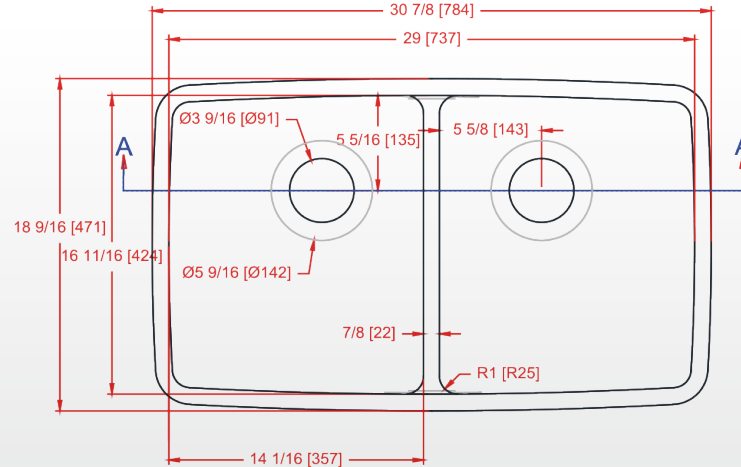

AVAILABLE COLORS

- Photos can look different from actual color sample.
- Actual product measurement may vary +/- 5mm due to product enhancement.

Contact your sales representative for more details.

Section A-A

Recommended Router Bit

	Sink Draft	RouterBitsNow.com				Velepec			Amana		Whiteside	
		1/8" Radius	1/2" Radius	Bit Draft	Bearing	1/2" Radius	Bit Draft	Bearing	3/8" Radius	Bit Draft	1/2" Radius	Bit Draft
KS-7850	5°	RBN-826-10125	820-1110	10°	BR-995A10	30-155TG	10°	12-610	57267	10°	2910	10°