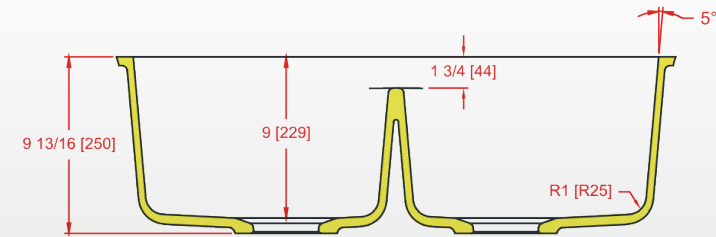

DOUBLE EQUAL KITCHEN SINK

KS-7850

Comparable to Corian 850P

- ▶ Made from casted acrylic-polyester based material.
- ▶ Non-porous surface that limits mold, mildew and stains when properly cleaned.
- ▶ Suitable for both residential and commercial settings.

AVAILABLE COLORS

- Photos can look different from actual color sample.
- Actual product measurement may vary +/- 5mm due to product enhancement.

Contact your sales representative for more details.

Section A-A