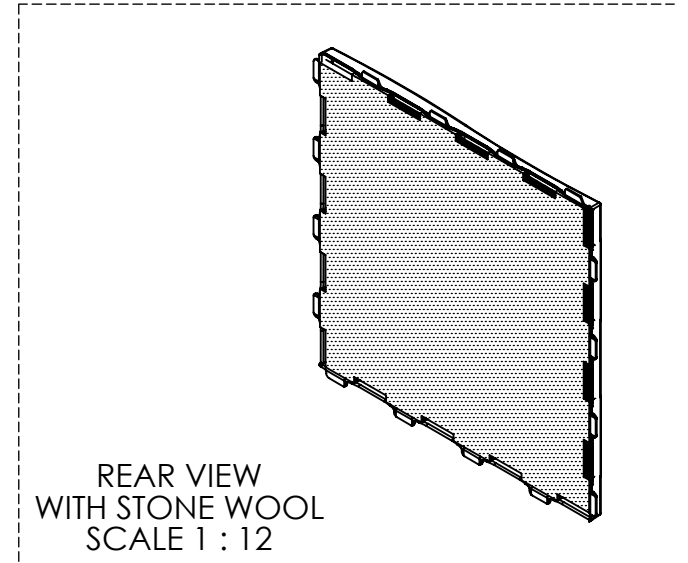

SCALE 1 : 12

PRODUCT CODE:

WAVA-2424-R-X-XXXX-XXXX

UPDATED:

2023/03/27

UNITS:

MM

UNLESS OTHERWISE SPECIFIED: ALL DIMENSIONS ARE IN MILLIMETERS.

FORMAT:

A

SHEET:

1 OF 1

SCALE:

1:10