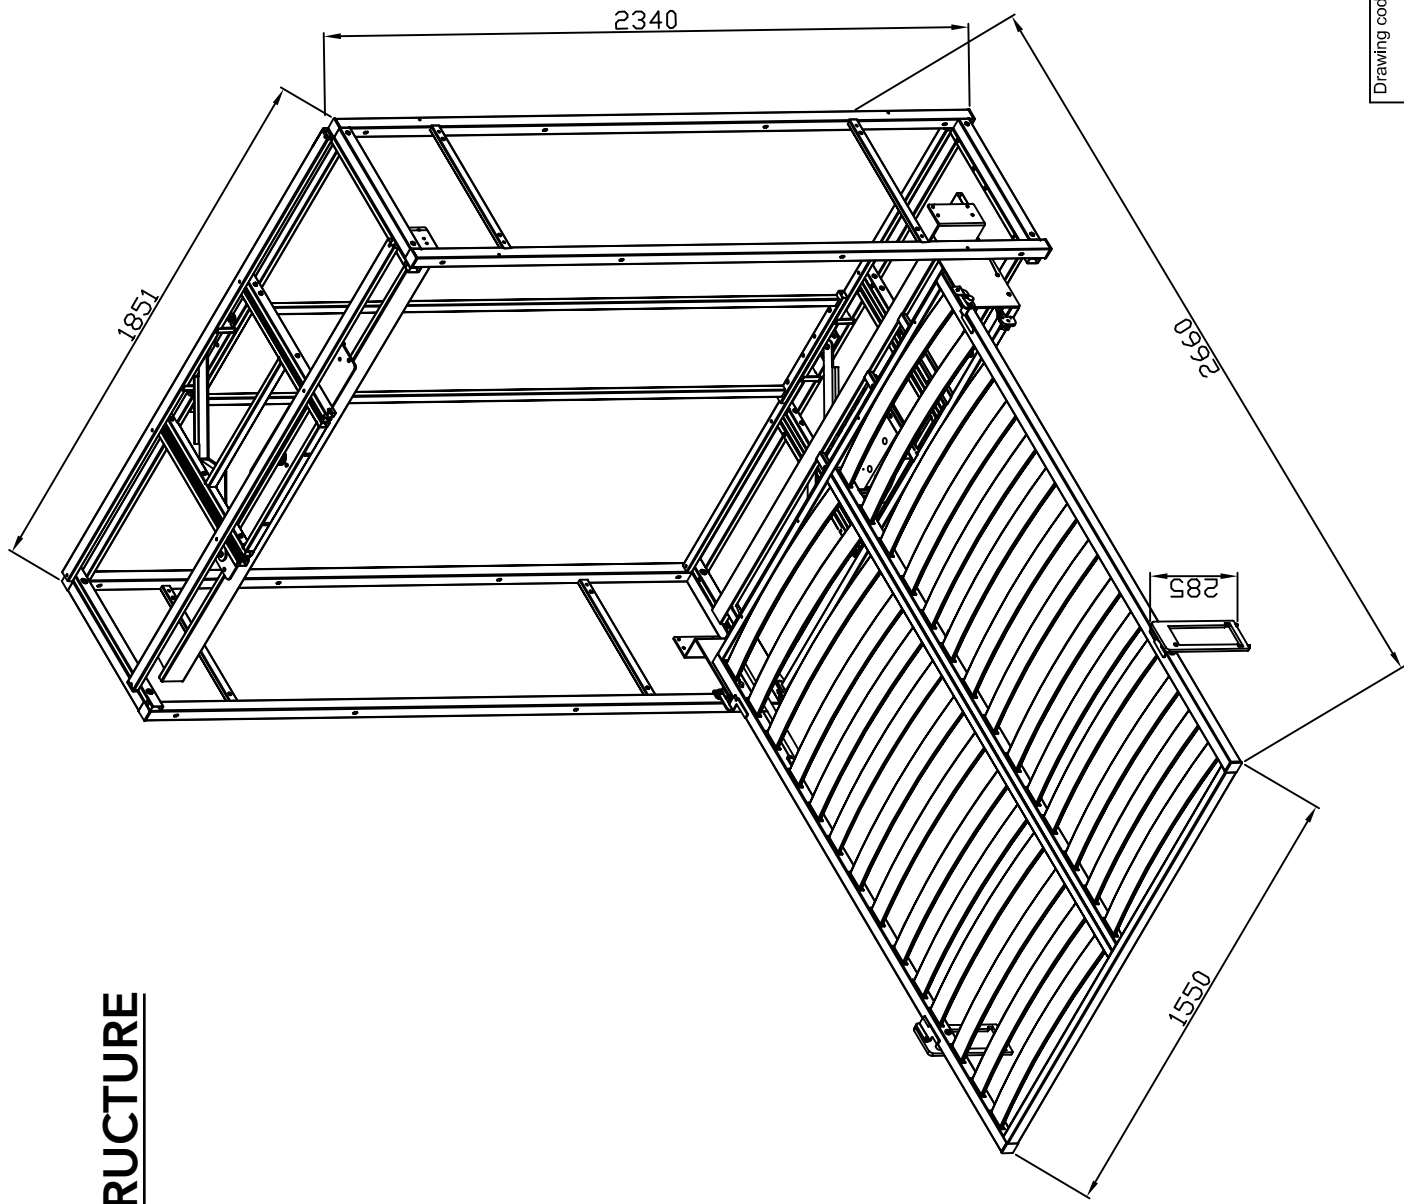

VICE VERSA

ONLY METAL STRUCTURE

Drawing code

Sizes

mm

Date

Richelieu

Article

Art. 862513

VICE VERSA

WITH WOODEN PART