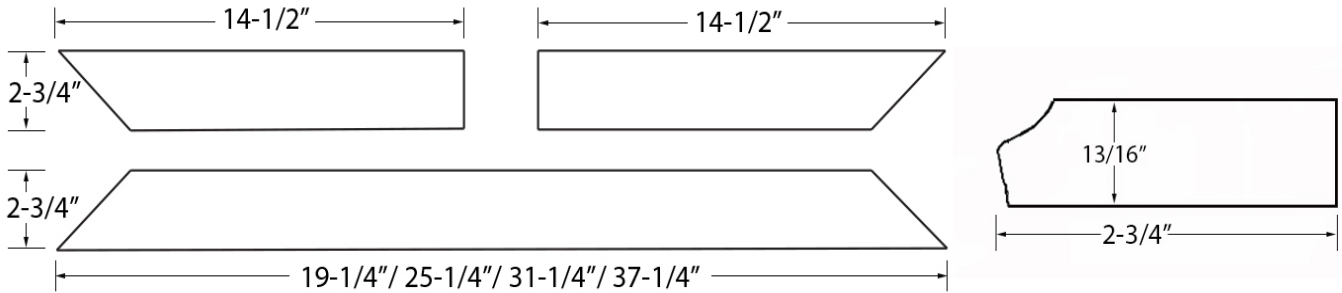

Chimney Trim Kits

SY-WCHT, SY-WCSLRT, SY-WCSLT

Profile View

Item #	Dimensions (h) x (w) x (d)	Fits These Models
SYWCHT36	3/4" x 25-1/4" x 14-1/2"	SYWCH36, SYWCHAP36, SYWCHAC36, SYWCHAS36, SYWCVA36, SYWCVAC36, SYWCVH36, SYWCVS36
SYWCHT42	3/4" x 31-1/4" x 14-1/2"	SYWCH42, SYWCHAP42, SYWCHAC42, SYWCHAS42, SYWCVA42, SYWCVAC42, SYWCVH42, SYWCVS42
SYWCHT48	3/4" x 37-1/4" x 14-1/2"	SYWCH48, SYWCHAP48, SYWCHAC48, SYWCHAS48, SYWCVA48, SYWCVAC48, SYWCVH48, SYWCVS48

- Solid Lumber Construction
- Ships unassembled
- Trimmable to suit
- Molding matches corresponding Chimney Hood
- Used to cap off Chimney Hood Extensions