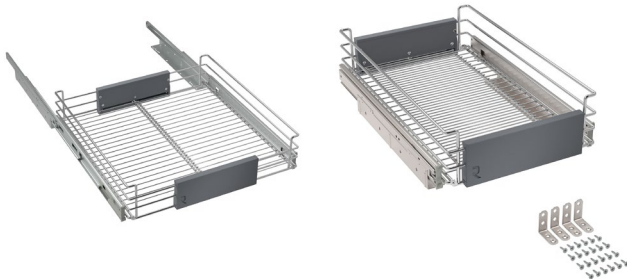

## CSL12A20205SC

Optimize your storage space with our adjustable sliding chrome wire storage basket. Easily access your items thanks to its sliding design and adjust its width to suit your needs. Durable and elegant, this basket will add a touch of organization to your kitchen, bathroom or wardrobe. Simplify your life with style.

### Application

Ideal for Frameless or Face-Frame cabinets with hinged doors, having an exterior width of 15" to 24" or under-sink cabinets of 30" and over. Suitable for other rooms when dimensions are respected..

### Advantages

- Versatile chrome-plated storage basket with adjustable width.
- Adjustable width from 317 mm (12 1/2 in.) to 515 mm (20 1/4 in.), suitable for several cabinet widths.
- Made of sturdy chromed steel.
- Equipped with full-extension bottom-mounted runners for total access and soft closing.
- Can be installed in frameless or face-frame cabinets with hinged door having external widths from 15" to 24" or on fixed shelves (shelf support hardware is also included).
- Can also be installed in under-sink cabinets (2 doors) having an external width of 30" or more.
- Can be used to store: cleaning materials, dry foods, cans, small bottles, small kitchen appliances, pots and pans, towels, etc.
- The basket features a sturdy, ergonomic grey plastic handle.
- Load capacity: 44 lb (20 kg)
- Hardware included for easy installation.

### Description

Versatile and elegant, this product integrates perfectly into under-sink cabinets, cupboards and pantries. It optimizes the use of space in your kitchen and other rooms while offering increased functionality and accessibility.