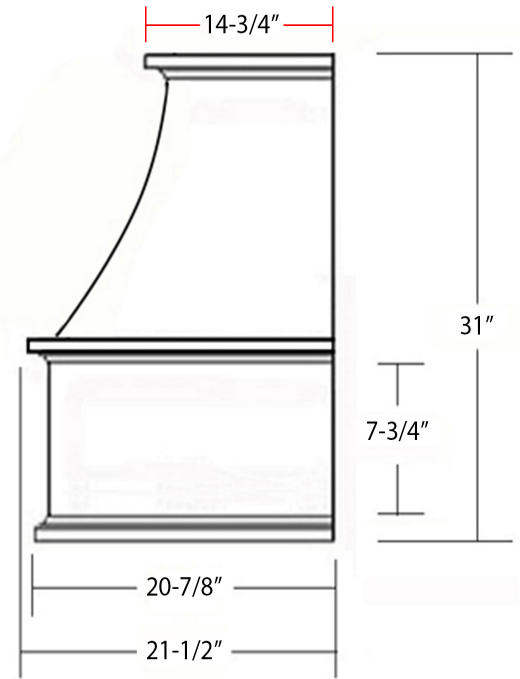

# Gourmet Chimney Range Hood

**Front View**

**Side View**

Item #	Dimensions (h) x (w) x (d)	Liner	Liner
SYWCVS36	31" x 39-1/4" x 21-1/2"	SYHLB36	SYHLZ36
SYWCVS42	31" x 45-1/4" x 21-1/2"	SYHLB42	SYHLZ42
SYWCVS48	31" x 51-1/4" x 21-1/2"	SYHLB48	SYHLZ48

- Veneer, Hardwood Plywood and Solid Lumber Construction
- 1/2" Rear Plywood Stretchers for wall mounting
- Accepts SY-HLB series Powder Coated or Stainless Steel Liners (*sold separately*)
- Select from 250, 390 and 500 CFM Broan Ventilation power packs (*sold separately*) or
- Ascension 350SL, 350SS, and 500SS CFM Ventilation power packs (*sold separately*) or
- 36" models accept Z-Line 900 CFM Professional Ventilators (*requires HLZ series Liners*)
- 42" and 48" models accept Z-Line 1200 CFM Professional Ventilators (*requires HLZ series Liners*)
- Available in Alder, Cherry, Hickory, Maple and Red Oak
- Optional 12", 24" and 36" height Chimney Extensions available
- Base section will accommodate Ornament sizes up to 6" x 24"