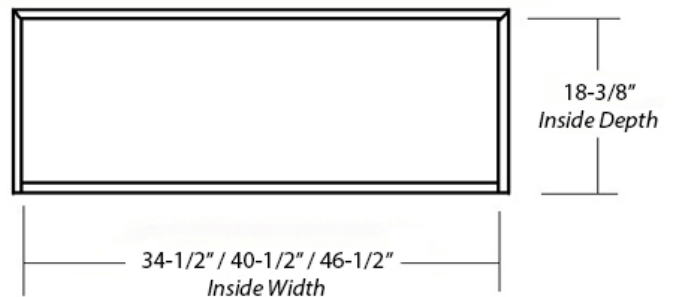

# Gourmet Chimney Range Hood

**Front View**

**Side View**

Item #	Dimensions (h) x (w) x (d)	Liner	Liner
SYWCVS36	31" x 39-1/4" x 21-1/2"	SYHLB36	SYHLZ36
SYWCVS42	31" x 45-1/4" x 21-1/2"	SYHLB42	SYHLZ42
SYWCVS48	31" x 51-1/4" x 21-1/2"	SYHLB48	SYHLZ48

- Veneer, Hardwood Plywood and Solid Lumber Construction
- 1/2" Rear Plywood Stretchers for wall mounting
- Accepts SY-HLB series Powder Coated or Stainless Steel Liners (*sold separately*)
- Select from 250, 390 and 500 CFM Broan Ventilation power packs (*sold separately*) or
- Ascension 350SL, 350SS, and 500SS CFM Ventilation power packs (*sold separately*) or
- 36" models accept Z-Line 900 CFM Professional Ventilators (*requires HLZ series Liners*)
- 42" and 48" models accept Z-Line 1200 CFM Professional Ventilators (*requires HLZ series Liners*)
- Available in Alder, Cherry, Hickory, Maple and Red Oak
- Optional 12", 24" and 36" height Chimney Extensions available
- Base section will accommodate Ornament sizes up to 6" x 24"