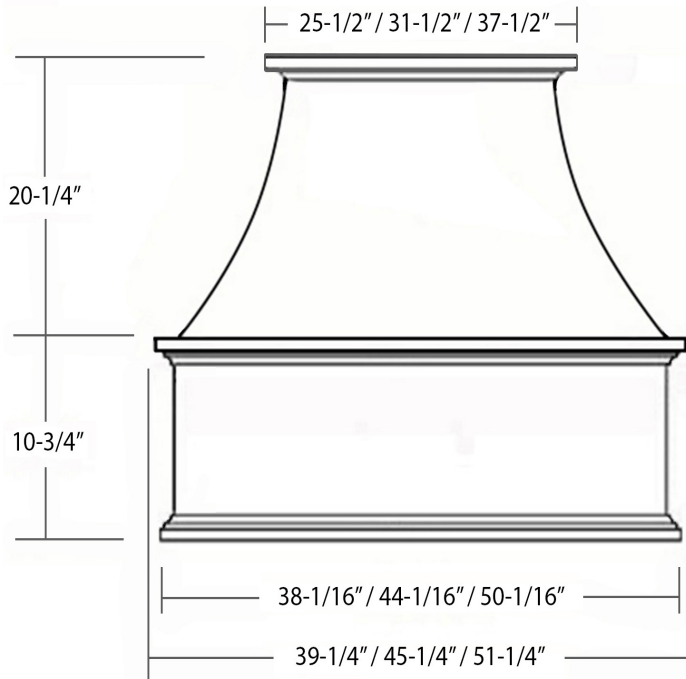

# Gourmet Chimney Range Hood

**Front View**

**Side View**

Item #	Dimensions (h) x (w) x (d)	Liner	Liner
SYWCVS36	31" x 39-1/4" x 21-1/2"	SYHLB36	SYHLZ36
SYWCVS42	31" x 45-1/4" x 21-1/2"	SYHLB42	SYHLZ42
SYWCVS48	31" x 51-1/4" x 21-1/2"	SYHLB48	SYHLZ48

- Veneer, Hardwood Plywood and Solid Lumber Construction
- 1/2" Rear Plywood Stretchers for wall mounting
- Accepts SY-HLB series Powder Coated or Stainless Steel Liners (*sold separately*)
- Select from 250, 390 and 500 CFM Broan Ventilation power packs (*sold separately*) or
- Ascension 350SL, 350SS, and 500SS CFM Ventilation power packs (*sold separately*) or
- 36" models accept Z-Line 900 CFM Professional Ventilators (*requires HLZ series Liners*)
- 42" and 48" models accept Z-Line 1200 CFM Professional Ventilators (*requires HLZ series Liners*)
- Available in Alder, Cherry, Hickory, Maple and Red Oak
- Optional 12", 24" and 36" height Chimney Extensions available
- Base section will accommodate Ornament sizes up to 6" x 24"