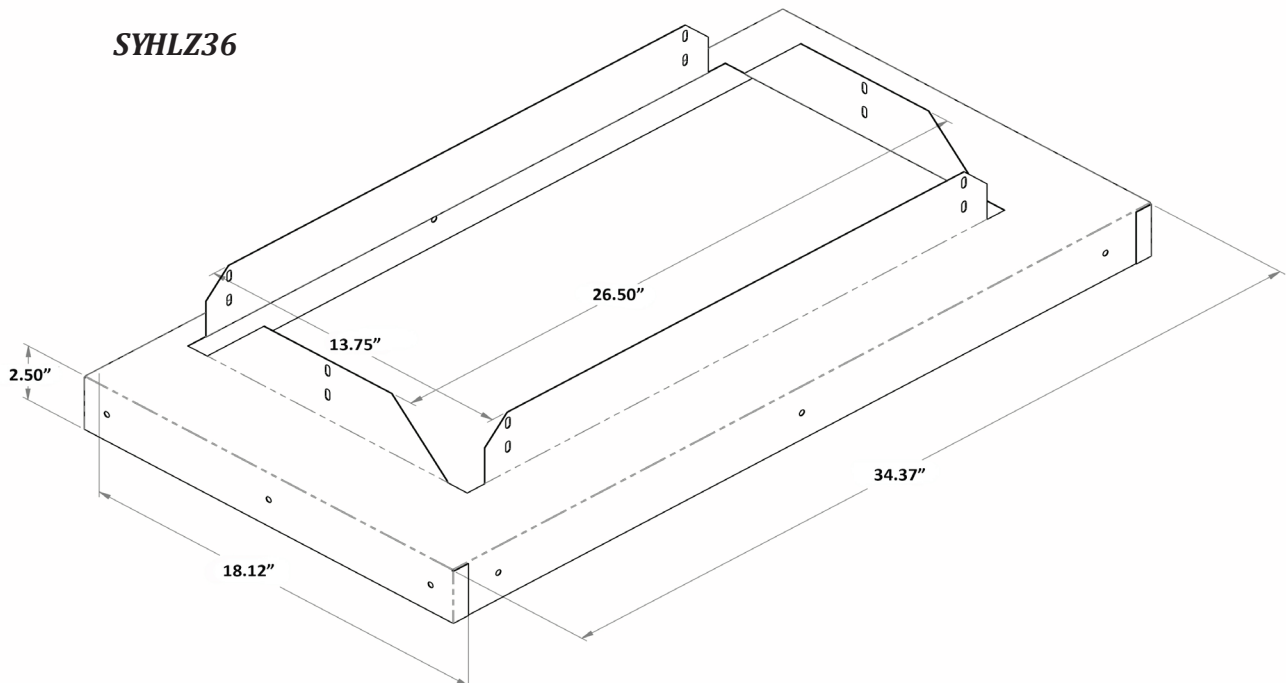

# Large Ventilator Steel Hood Liners for SYHV69528 (900 CFM units)

**SYHLZ30**

**SYHLZ36**

- Cold Rolled Steel Construction
- Silver Metallic powder coated finish
- For use in all Chimney and Mantel style range hood configurations
- SYHLZ30 and SYHLZ36 accept SYHV69528 (900 CFM) unit only

# ***Large Ventilator Steel Hood Liners for SYHV69534 (1200 CFM units)***

***SYHLZ42***

***SYHLZ48***

- Cold Rolled Steel Construction
- Silver Metallic powder coated finish
- For use in all full Chimney and Mantel style range hood configurations
- SYHLZ42 and SYHLZ48 accept SYHV69534 (1200 CFM ) unit only