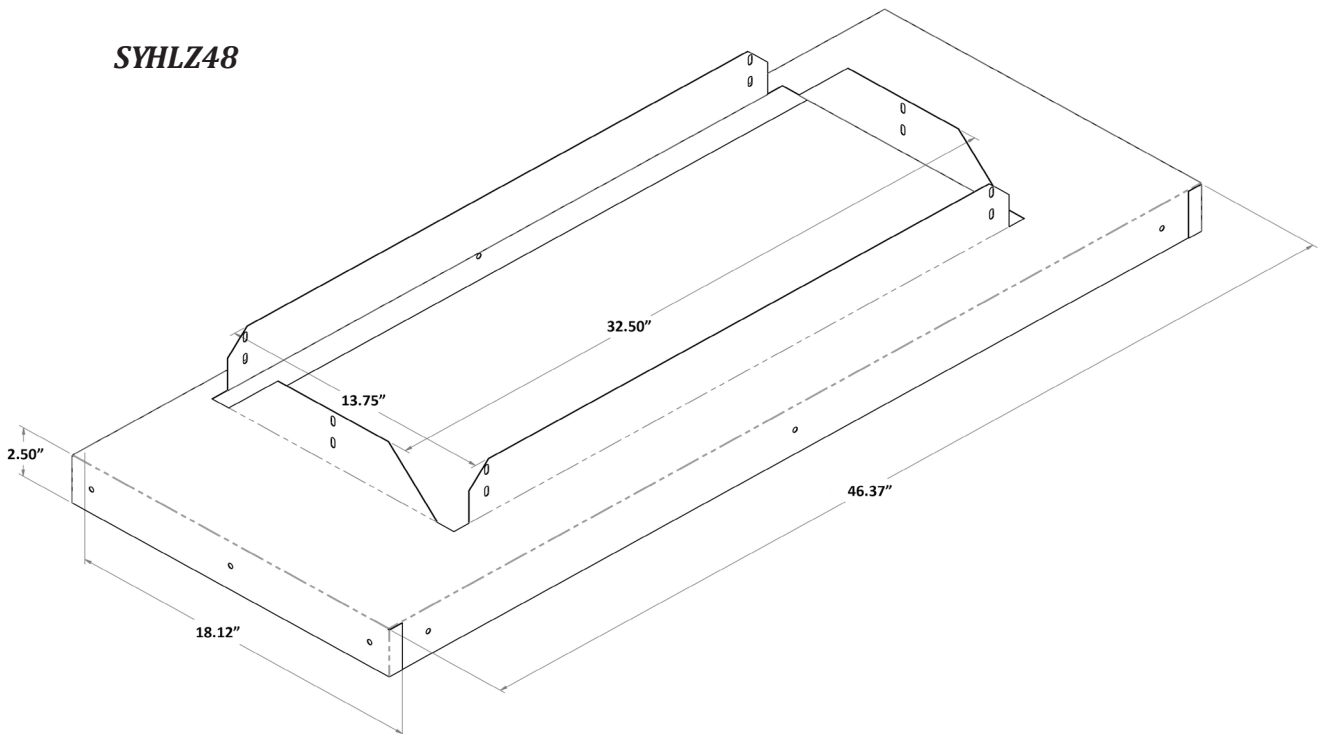

# Large Ventilator Steel Hood Liners for SYHV69528 (900 CFM units)

**SYHLZ30**

**SYHLZ36**

- Cold Rolled Steel Construction
- Silver Metallic powder coated finish
- For use in all Chimney and Mantel style range hood configurations
- SYHLZ30 and SYHLZ36 accept SYHV69528 (900 CFM) unit only

# ***Large Ventilator Steel Hood Liners for SYHV69534 (1200 CFM units)***

***SYHLZ42***

***SYHLZ48***

- Cold Rolled Steel Construction
- Silver Metallic powder coated finish
- For use in all full Chimney and Mantel style range hood configurations
- SYHLZ42 and SYHLZ48 accept SYHV69534 (1200 CFM ) unit only