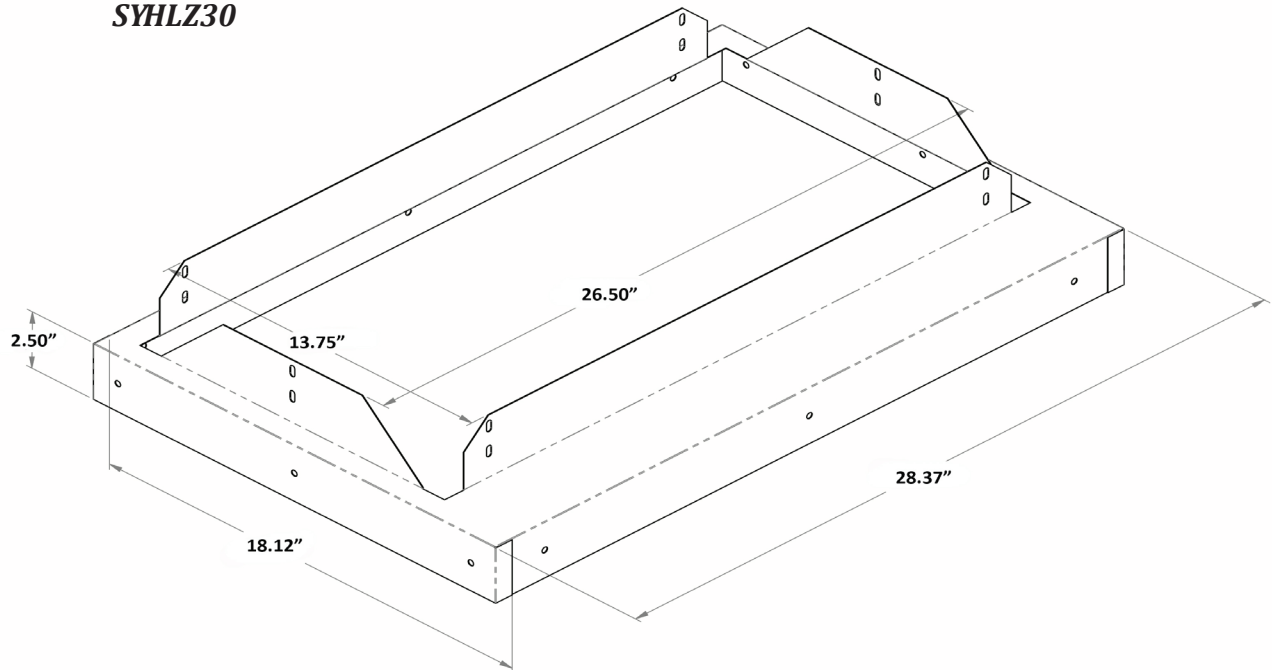

# Large Ventilator Steel Hood Liners for SYHV69528 (900 CFM units)

**SYHLZ30**

**SYHLZ36**

- Cold Rolled Steel Construction
- Silver Metallic powder coated finish
- For use in all Chimney and Mantel style range hood configurations
- SYHLZ30 and SYHLZ36 accept SYHV69528 (900 CFM) unit only

# ***Large Ventilator Steel Hood Liners for SYHV69534 (1200 CFM units)***

***SYHLZ42***

***SYHLZ48***

- Cold Rolled Steel Construction
- Silver Metallic powder coated finish
- For use in all full Chimney and Mantel style range hood configurations
- SYHLZ42 and SYHLZ48 accept SYHV69534 (1200 CFM ) unit only