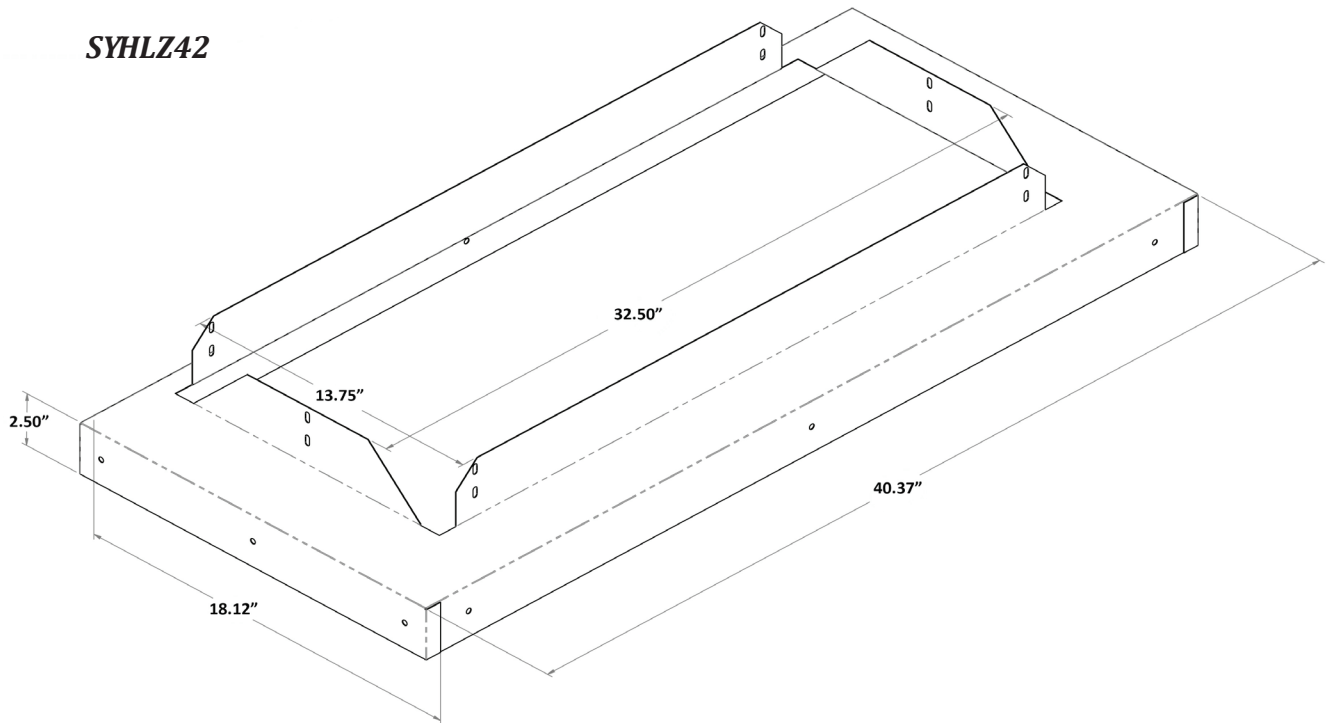

# Large Ventilator Steel Hood Liners for SYHV69528 (900 CFM units)

**SYHLZ30**

**SYHLZ36**

- Cold Rolled Steel Construction
- Silver Metallic powder coated finish
- For use in all Chimney and Mantel style range hood configurations
- SYHLZ30 and SYHLZ36 accept SYHV69528 (900 CFM) unit only

# ***Large Ventilator Steel Hood Liners for SYHV69534 (1200 CFM units)***

***SYHLZ42***

***SYHLZ48***

- Cold Rolled Steel Construction
- Silver Metallic powder coated finish
- For use in all full Chimney and Mantel style range hood configurations
- SYHLZ42 and SYHLZ48 accept SYHV69534 (1200 CFM ) unit only