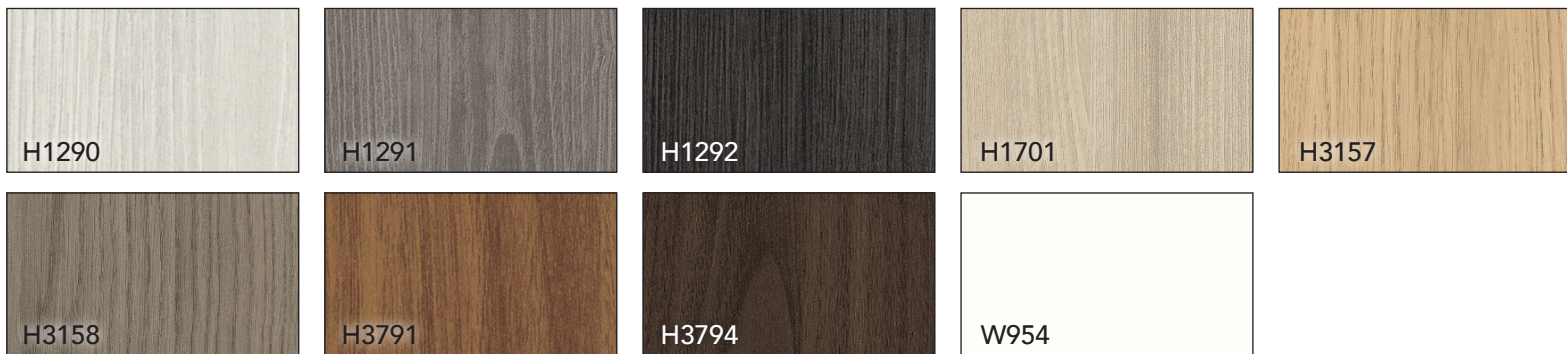

Available colors

| EGGER | | | MELAMINE | | | |
|-------|--------|-------------------------|----------|----------------------------|----------------------------|------|
| Color | Finish | Name | 3-piece | 5-piece 2-1/4" 90° Euro | 5-piece 2-3/4" 90° Euro | Slab |
| H1290 | ST19 | White Frozen Wood | • | • | • | • |
| H1291 | ST19 | Grey Frozen Wood | • | • | • | • |
| H1292 | ST19 | Carbon Frozen Wood | • | • | • | • |
| H1701 | ST33 | White Tossini Elm | • | • | • | • |
| H3157 | ST12 | Vicenza Oak | • | • | • | • |
| H3158 | ST19 | Grey Vicenza Oak | • | • | • | • |
| H3791 | ST12 | Auburn Carini Walnut | • | • | • | • |
| H3794 | ST12 | Chocolate Carini Walnut | • | • | • | • |
| W954 | ST14 | White | • | • | • | • |

Drawers

5-piece 2-1/4"

5-piece 2-3/4"

Multiple panels doors

2 - horizontal crosspieces

3 - horizontal crosspieces

2 - vertical crosspieces

3 - vertical crosspieces