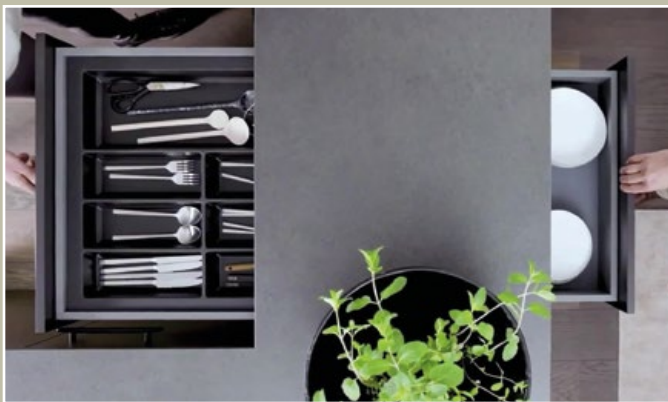

BIDIRECTIONAL DRAWER HARDWARE **RIVERSO**

ADD A MAGIC
TOUCH TO YOUR
DRAWERS!

A completely new way of using space

A revolutionary sliding system that allows drawers to open from both sides.

ADVANTAGES & BENEFITS

- The same drawer content is accessible from both sides
- Riverso saves steps, reduces unnecessary movement and improves a room's flow by allowing the same drawer to open in opposite directions
- Creates for a more functional space
- Silent and smooth closing, thanks to the integrated soft closing mechanism. Plus, 3D adjustment for perfect drawer alignment
- Riverso combines German and Swiss technology to create superb innovation in drawer usage

BIDIRECTIONAL DRAWER HARDWARE **RIVERSO**

RESOURCES

Request the Riverso interactive guide to make installation easy.

AN INGENUOUS REVOLUTION

- Riverso combines the best features of a concealed slide to offer a stable, fluid movement
- Features a high technology full-extension slide system and up to 100 lb (46 kg) load capacity
- Optional push-open hardware creates a sleek, handleless drawer front on one side

APPLICATIONS

Riverso is perfect for use as a kitchen island, shop counter, in laboratories, doctor's offices, beauty studios, senior living communities and much more.

RIVERSO SLIDES

No.	Length	Depth
200248104	530 mm (20 7/8")	530 to 609 mm (20 7/8" to 24")
200248204	610 mm (24")	610 to 759 mm (24" to 29 7/8")
200248304	760 mm (29 7/8")	760 to 900 mm (29 7/8" to 35 3/8")