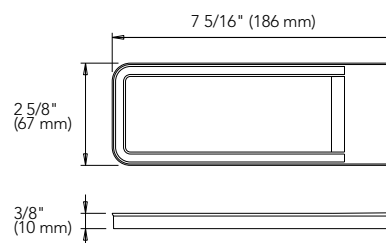

ADD A
TOUCH OF
ELEGANCE

Evolution of the panel style lighting

The minimal design of Lineo makes it perfect for under-cabinet installation. The peripheral illuminating body, with diffuser just 4 mm thick, ensures the right light projection from a slim, minimally invasive LED.

ADVANTAGES AND BENEFITS

- Surface-mount installation
- Quick-connect on the body of the light with a pre-wired 78 3/4" (2000 mm) power cable
- Peripheral light source
- Slim panel style design
- Uniform light effect on the work surface
- Simple wire management due to placement
- Matching style with silicone solutions: FlexyLED AT6, SEH4, and Holl

TECHNICAL SPECS

- Tension: 24 V dc
- Height: 3/8" (10 mm)
- Depth: 7 5/16" (186 mm)
- Width: 2 5/8" (67 mm)
- Color Rendering Index: CRI 90
- Luminous flux: 360 lm
- Luminous efficiency: 72 lm/W

No.	Watts	Color temperature (K)	Finish
137202412290	5 W	3000 warm white	Black
1372024122170	5 W	3000 warm white	Steel
137202412490	5 W	3900 neutral white	Black
1372024124170	5 W	3900 neutral white	Steel