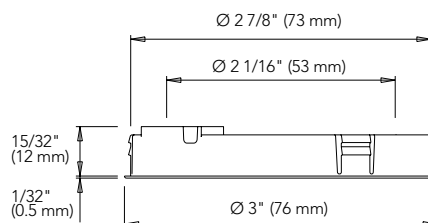

HOLL PUCKLIGHT LED

TECHNICAL SPECS

- Tension: 24 V dc
- Ø: 3" (76 mm)
- Height - recessed: 15/32" (12 mm)
- Height - surface mount: 1/2" (12.5 mm)

- Pre-wired 78 3/4" (2 m) power cable
- Color Rendering Index: CRI 80
- Luminous flux: (sw/ww) 360, (nw) 405 lm
- Luminous efficiency: (sw/ww) 80, (nw) 90 lm/W

HOLL BH PUCKLIGHT LED

- Mounting: recessed in blind groove

HOLL BH LED (WITHOUT CENTER COVER)

No.	Watts	Color temperature (K)	Finish
27309402412090	4.5 W	2700 super warm white	Black
273093024120170	4.5 W	2700 super warm white	Steel
27314302412290	4.5 W	3000 warm white	Black
273142024122170	4.5 W	3000 warm white	Steel
27301802412490	4.5 W	4000 neutral white	Black
273017024124170	4.5 W	4000 neutral white	Steel

HOLL TH PUCKLIGHT LED

- Mounting: recessed in bore hole Ø 2 7/8" (73 mm)

HOLL TH LED (WITH CENTER COVER)

No.	Watts	Color temperature (K)	Finish
27309602412090	4.5 W	2700 super warm white	Black
273095024120170	4.5 W	2700 super warm white	Steel
27313902412290	4.5 W	3000 warm white	Black
273138024122170	4.5 W	3000 warm white	Steel
27302002412490	4.5 W	4000 neutral white	Black
273019024124170	4.5 W	4000 neutral white	Steel

HOLL BH SP PUCKLIGHT LED

- Mounting: surface

HOLL BH SP LED (WITHOUT CENTER COVER)

No.	Watts	Color temperature (K)	Finish
27310002412090	4.5 W	2700 super warm white	Black
273099024120170	4.5 W	2700 super warm white	Steel
27314102412290	4.5 W	3000 warm white	Black
273140024122170	4.5 W	3000 warm white	Steel
27302402412490	4.5 W	4000 neutral white	Black
273023024124170	4.5 W	4000 neutral white	Steel