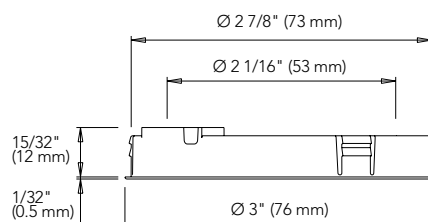

HOLL PUCKLIGHT LED

TECHNICAL SPECS

- Tension: 24 V dc
- Ø: 3" (76 mm)
- Height - recessed: 15/32" (12 mm)
- Height - surface mount: 1/2" (12.5 mm)

- Pre-wired 78 3/4" (2 m) power cable
- Color Rendering Index: CRI 80
- Luminous flux: (sw/ww) 360, (nw) 405 lm
- Luminous efficiency: (sw/ww) 80, (nw) 90 lm/W

Black

Steel

HOLL TH PUCKLIGHT LED

- Mounting: recessed in bore hole Ø 2 7/8" (73 mm)

HOLL TH LED (WITH CENTER COVER)

No.	Watts	Color temperature (K)	Finish
27309602412090	4.5 W	2700 super warm white	Black
273095024120170	4.5 W	2700 super warm white	Steel
27313902412290	4.5 W	3000 warm white	Black
273138024122170	4.5 W	3000 warm white	Steel
27302002412490	4.5 W	4000 neutral white	Black
273019024124170	4.5 W	4000 neutral white	Steel