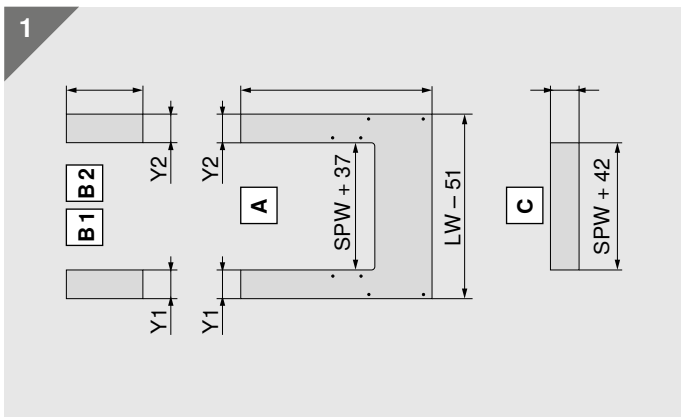

Zurück | Back | Retour | Indietro |
Hacia atrás | Wstecz | Назад | 返回

Look for our
FSC™-certified
products

MD-054/3 - 04.22 - © Copyright by Blum

Julius Blum GmbH
Furniture Fittings Mfg.
6973 Höchst, Austria
Tel.: +43 5578 705-0
Fax: +43 5578 705-44
E-mail: info@blum.com
www.blum.com