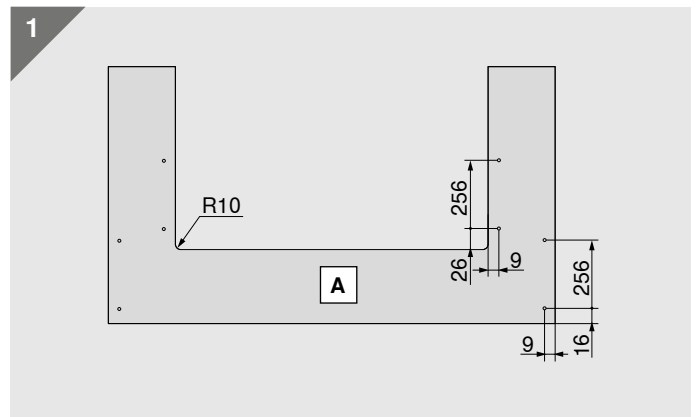

Zurück | Back | Retour | Indietro |
Hacia atrás | Wstecz | Назад | 返回

Look for our
FSC™-certified
products

MD-054/3 - 04.22 - © Copyright by Blum

Julius Blum GmbH
Furniture Fittings Mfg.
6973 Höchst, Austria
Tel.: +43 5578 705-0
Fax: +43 5578 705-44
E-mail: info@blum.com
www.blum.com