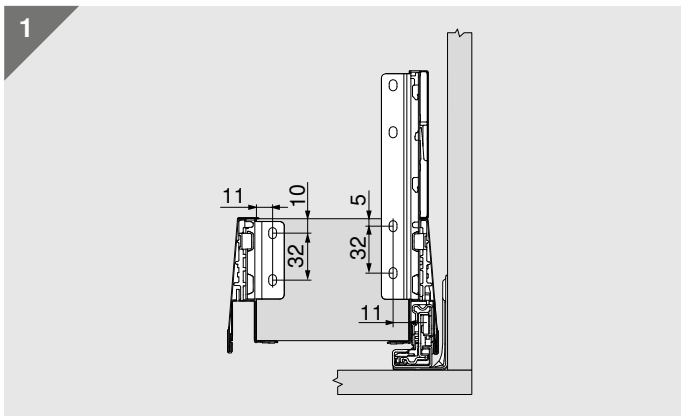

Zurück | Back | Retour | Indietro |
Hacia atrás | Wstecz | Назад | 返回

Look for our
FSC™-certified
products

MD-054/3 - 04.22 - © Copyright by Blum

Julius Blum GmbH
Furniture Fittings Mfg.
6973 Höchst, Austria
Tel.: +43 5578 705-0
Fax: +43 5578 705-44
E-mail: info@blum.com
www.blum.com