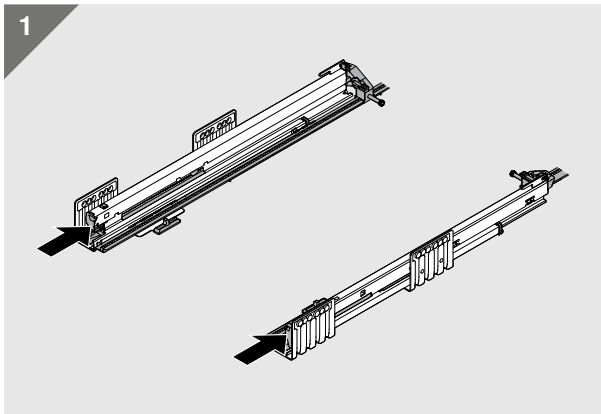

Zurück | Back | Retour | Indietro |
Hacia atrás | Wstecz | Назад | 返回

Look for our
FSC™-certified
products

MD-054/3 - 04.22 - © Copyright by Blum

Julius Blum GmbH
Furniture Fittings Mfg.
6973 Höchst, Austria
Tel.: +43 5578 705-0
Fax: +43 5578 705-44
E-mail: info@blum.com
www.blum.com