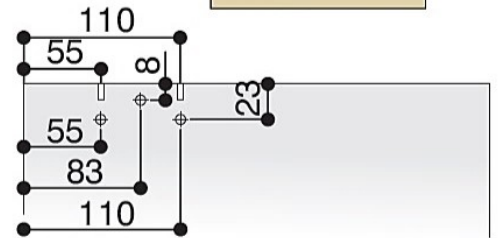

# RO 82

option

# 2462041014BL

80 kg  
176 lbs

onward