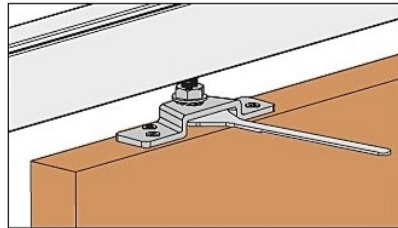

RO 82

*** recommend / recommander / recomendar ***
700 mm (27 1/2 in/po) doors / porte / puerta > 80 kg (176 lbs)