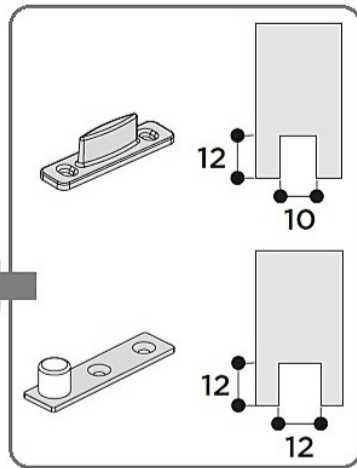

RO 82

*** recommend / recommander / recomendar ***
700 mm (27 1/2 in/po) doors / porte / puerta > 80 kg (176 lbs)