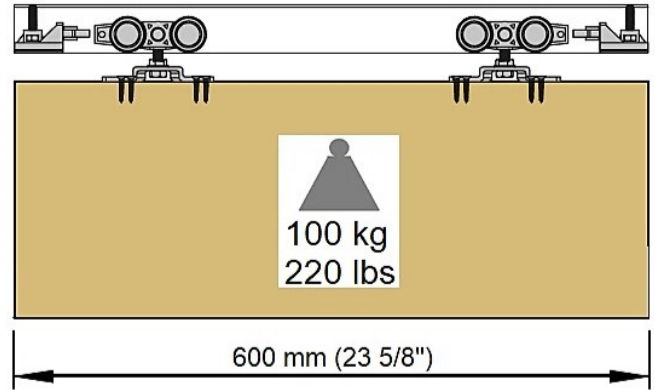

RO 82

*** recommend / recommander / recomendar ***
700 mm (27 1/2 in/po) doors / porte / puerta > 80 kg (176 lbs)