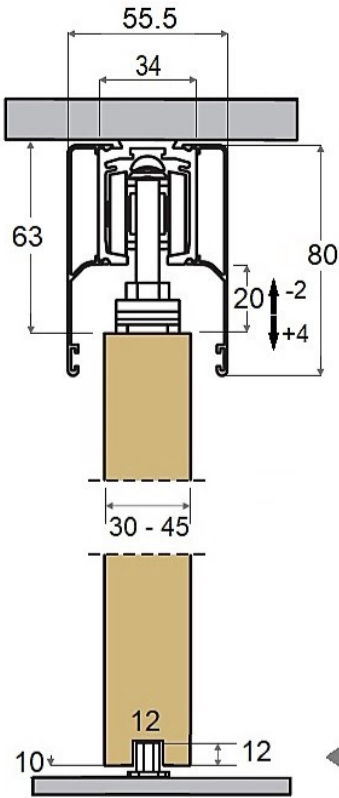

RO 82

*** recommend / recommander / recomendar ***
700 mm (27 1/2 in/po) doors / porte / puerta > 80 kg (176 lbs)