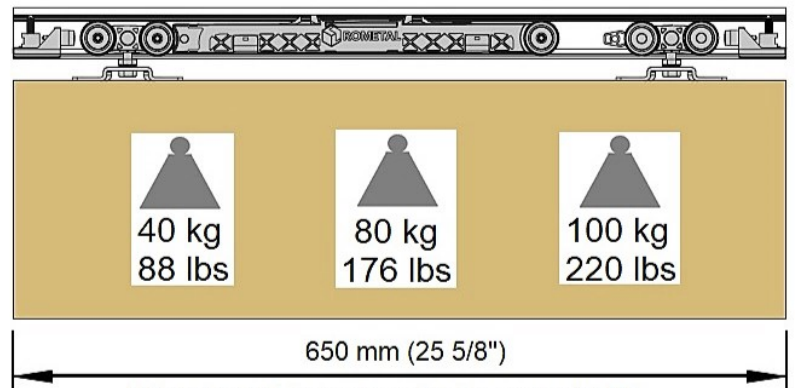

RO 82

*** recommend / recommander / recomendar ***
700 mm (27 1/2 in/po) doors / porte / puerta > 80 kg (176 lbs)