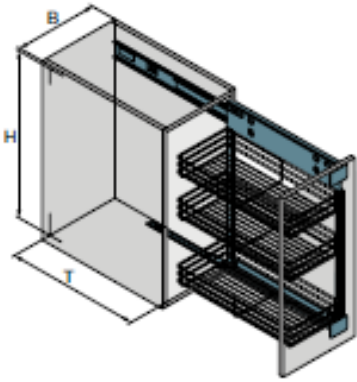

The reversible and versatile base unit pull-out

Features - Benefits

- Pull-out system available in two different heights.
- Door mount application, door brackets included
- Perfect for storing groceries, bottles and spices.
- Optimum use of space, for frameless cabinets widths from 150 to 400 mm (6" to 15 3/4").
- Frames can be used with our chrome wire tray as well as Arena trays and plastic tray.
- Frames are reversible, same frame can be mounted left or right.
- Optional SLIM narrow basket made of "shatter-proof" polycarbonate provides a clear space to store your bottles and spices (#29174810). Ideal for 150mm (6") frameless cabinets.
- Thanks to the clip system between frame and full extension runner, assembly is easy and tool-free
- Full extension slides include soft-closing mechanism.
- Side and bottom mounted slides for easy installation and stability.
- Load capacity of 25 kg (56 lbs).
- Color of the frame: silver gray
- Ideal for plain door cabinets or use with a back panel on the door (not all door bracket holes might be usable on a shaker door (5-pc door).

#29174810

2914680100

2912450100

Code	Description	Product Dimensions W x D x H	Int. Min. Height
2912450100	FRAME SLIM 485MM REVERS. GRAY	37 x 470 x 473mm (1 1/2" x 18 1/2" x 18 5/8")	485mm (19 1/16")
2914680100	FRAME SLIM 680MM REVERS. GRAY	37 x 470 x 670mm (1 1/2" x 18 1/2" x 26 3/8")	680mm (26 3/4")
29174810	SLIM PLASTIC TRAY 106MM CLEAR	106 x 470 x 68mm (4 1/4" x 18 1/2" x 2 11/16")	

2 reversible frame heights available

Thanks to the clip system between the frame and the full extension runner, assembly is easy and tool free.

Optimize use of space in cabinets from 150 to 400mm (6" to 15") wide.

Baskets can have the same widths or you can use different widths to optimize access and space usage depending on the height of the stored contents (see illustration below).

SLIM Frame – Hook Positions/ Basket storage clearances (load)