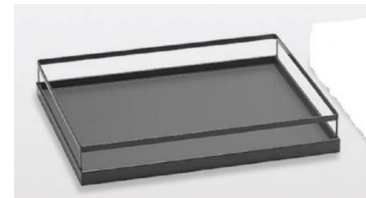

The reversible and versatile base unit pull-out

Features - Benefits

- Pull-out system available in two different heights.
- Door mount application, door brackets included
- Perfect for storing groceries, bottles and spices.
- Optimum use of space, for frameless cabinets widths from 150 to 400 mm (6" to 15 3/4").
- Frames can be used with our chrome wire tray as well as Arena trays and plastic tray.
- Frames are reversible, same frame can be mounted left or right.
- Optional SLIM narrow basket made of "shatter-proof" polycarbonate provides a clear space to store your bottles and spices (#29174810). Ideal for 150mm (6") frameless cabinets.
- Thanks to the clip system between frame and full extension runner, assembly is easy and tool-free
- Full extension slides include soft-closing mechanism.
- Side and bottom mounted slides for easy installation and stability.
- Load capacity of 25 kg (56 lbs).
- Color of the frame: silver gray
- Ideal for plain door cabinets or use with a back panel on the door (not all door bracket holes might be usable on a shaker door (5-pc door).

Slim tray

Thick wire

Arena Grey/Chrome

Arena Maple/Chrome

Arena Anthracite/Anthracite

Basket options					Optimal Frameless Cabinet Specs		
SLIM Clear	Chrome	Arena Grey/Chrome	Arena Maple/Chrome	Arena Style Anthracite/Anthracite	Internal width Min. (shelf + 37mm)	For cabinets with side gables of 19mm (3/4")	For cabinets with side gables of 16mm (5/8")
29174810					118	N/A	150mm - 6"
	5140140	5140140100	5140140150	5140906906	147	200mm - 9"	200mm - 9"
	5141140	5141140100	5141140150	5141906906	197	250mm - 12"	250mm - 12"
	5142140				247	300mm - 12"	300mm - 12"
		5142140100	5142140150	5142906906	265	350mm - 12"	350mm - 12"
	5143140				357	400mm - 15"	400mm - 15"
		5143140100	5143140150	5143906906	332	400mm - 15"	400mm - 15"