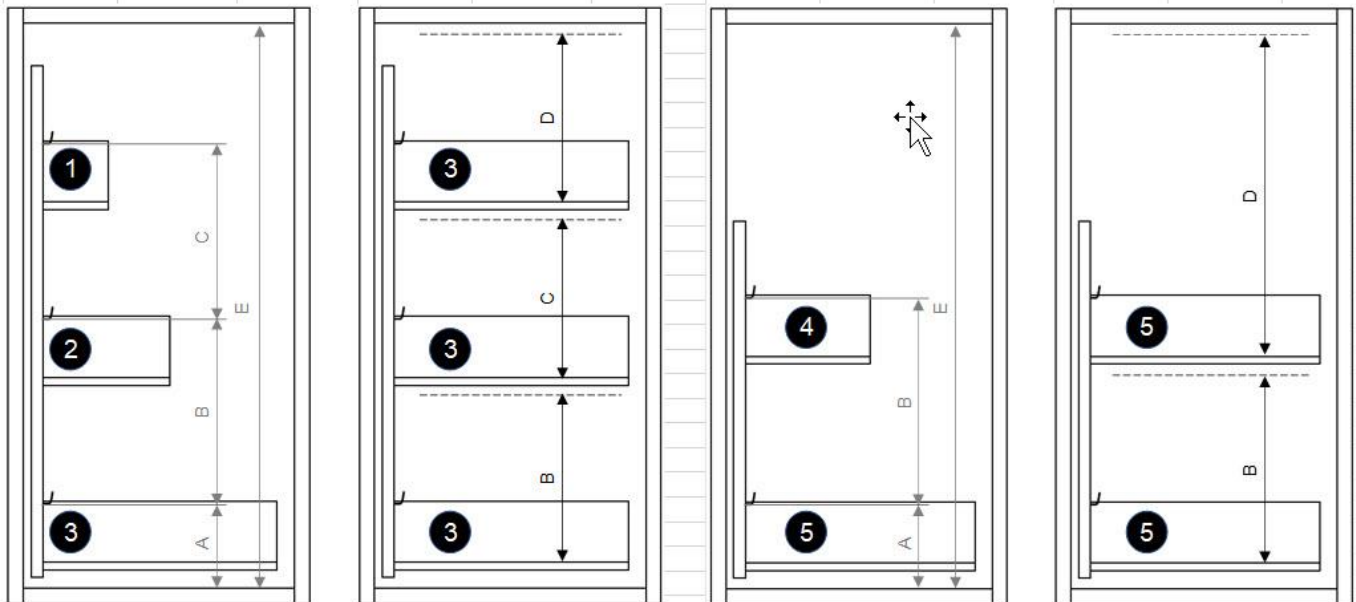

BASKET CONFIGURATIONS:

For the short frame (2912450100), we recommend to use 2 baskets.

For the taller frame (2914680100), you can use 2 to 3 baskets depending on the height of the contents you will store.

Baskets can have the same widths or you can use different widths to optimize access and space usage depending on the height of the stored contents (see illustration below).

SLIM Frame – Hook Positions/ Basket storage clearances (load)

Type	Frame	A	B	B load	C	C load	D	D load	E
	680	108	236	221	224	209	162	222	730
	450	108	263	248	-	-	359	419	730