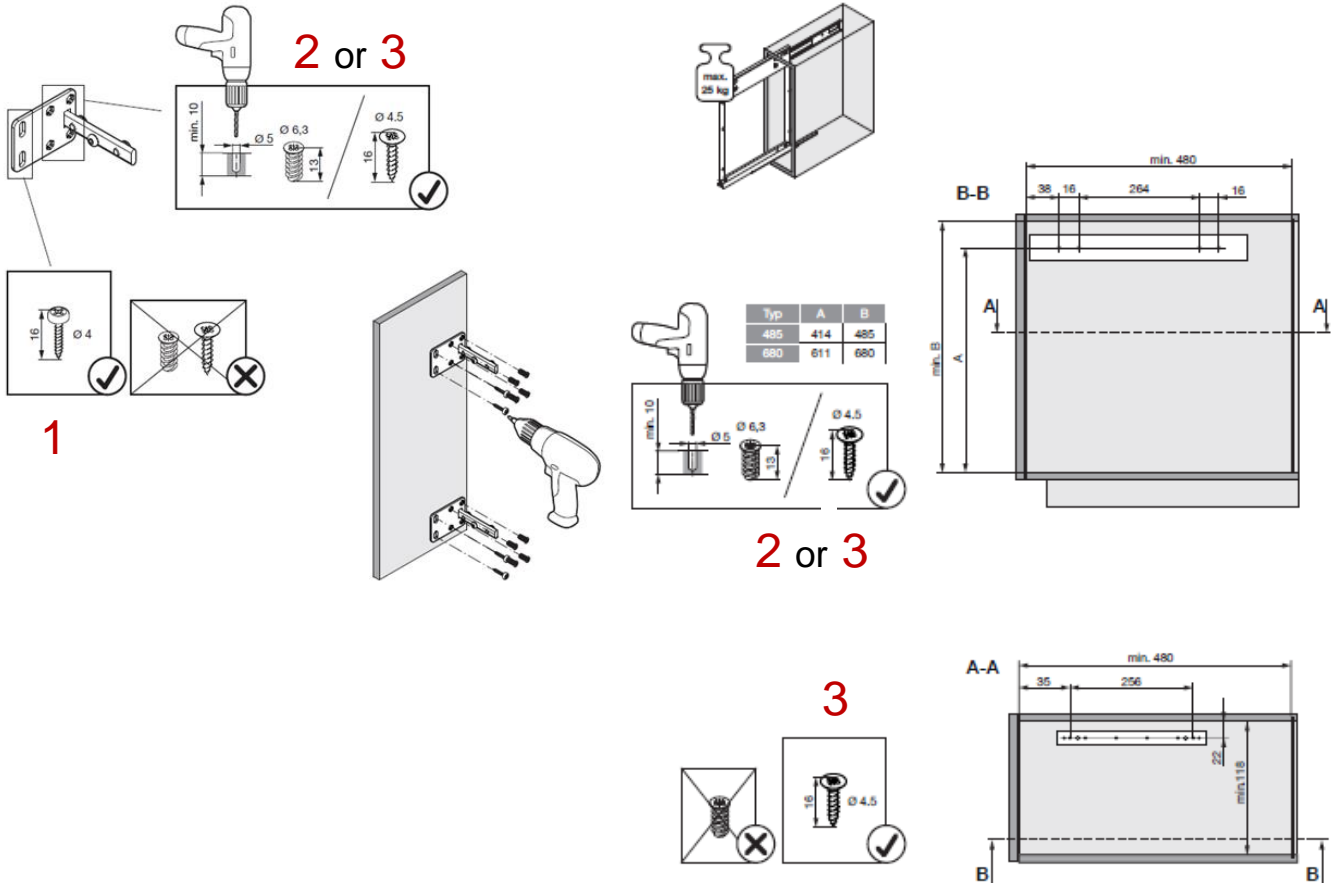

BASKET CONFIGURATIONS:

For the short frame (2912450100), we recommend to use 2 baskets.

For the taller frame (2914680100), you can use 2 to 3 baskets depending on the height of the contents you will store.

Baskets can have the same widths or you can use different widths to optimize access and space usage depending on the height of the stored contents (see illustration below).

SLIM Frame – Hook Positions/ Basket storage clearances (load)

Type	Frame	A	B	B load	C	C load	D	D load	E
	680	108	236	221	224	209	162	222	730
	450	108	263	248	-	-	359	419	730

Technical Information

Screws for installation are note included. See our suggestions in Table below.