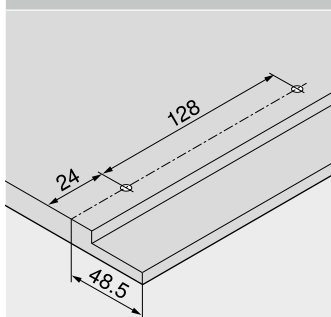

Installation dimensions – back

Hole spacing – cabinet profiles

Cabinet profile 750 – 40 kg  
Nominal length NL (mm)

300 | 350

400 | 450 | 500

550 | 600

Cutting – 16 mm chipboard

KB Cabinet width  
LW Internal cabinet width  
NL Nominal length

Cabinet profile 753 – 70 kg

Nominal length NL (mm)

450

500 | 550 | 600

Internal cabinet depth LT min. = nominal length NL + 3 mm

Drilling distances – drawer base

Space requirement

NL Nominal length