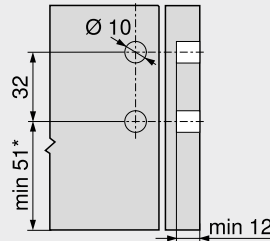

Drawer – K

Webcode  
DQBNYM

Planning

Space requirement in cabinet

\* +1 mm if cabinet profile is installed before the cabinet is assembled  
\*\* Incl. 2 mm tilt adjustment

Installation dimensions – front – screw-on

FA Front overlay  
\* +1 mm if cabinet profile is installed before the cabinet is assembled

Drilling distances – front – EXPANDO front

\* +1 mm if cabinet profile is installed before the cabinet is assembled

Installation dimensions – back

Hole spacing – cabinet profiles

Cabinet profile 750 – 40 kg  
Nominal length NL (mm)

300 | 350

400 | 450 | 500

550 | 600

Cutting – 16 mm chipboard

KB Cabinet width  
LW Internal cabinet width  
NL Nominal length

Cabinet profile 753 – 70 kg

Nominal length NL (mm)

450

500 | 550 | 600

Internal cabinet depth LT min. = nominal length NL + 3 mm

Drilling distances – drawer base

Space requirement

NL Nominal length