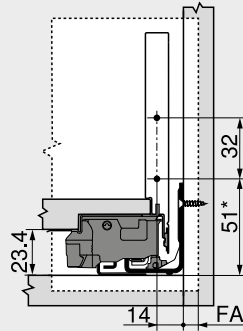

Drawer – K

Webcode  
DQBNYM

Planning

Space requirement in cabinet

\* +1 mm if cabinet profile is installed before the cabinet is assembled  
\*\* Incl. 2 mm tilt adjustment

Installation dimensions – front – screw-on

FA Front overlay  
\* +1 mm if cabinet profile is installed before the cabinet is assembled

Drilling distances – front – EXPANDO front

\* +1 mm if cabinet profile is installed before the cabinet is assembled

Installation dimensions – back

Hole spacing – cabinet profiles

Cabinet profile 750 – 40 kg  
Nominal length NL (mm)

300 | 350

400 | 450 | 500

550 | 600

Cutting – 16 mm chipboard

KB Cabinet width  
LW Internal cabinet width  
NL Nominal length

Cabinet profile 753 – 70 kg

Nominal length NL (mm)

450

500 | 550 | 600

Internal cabinet depth LT min. = nominal length NL + 3 mm

Drilling distances – drawer base

Space requirement

NL Nominal length