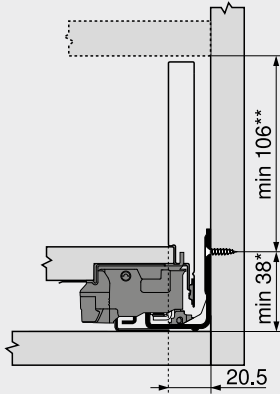

Drawer – K

Webcode  
DQBNYM

Planning

Space requirement in cabinet

\* +1 mm if cabinet profile is installed before the cabinet is assembled  
\*\* Incl. 2 mm tilt adjustment

Installation dimensions – front – screw-on

FA Front overlay  
\* +1 mm if cabinet profile is installed before the cabinet is assembled

Drilling distances – front – EXPANDO front

\* +1 mm if cabinet profile is installed before the cabinet is assembled

Installation dimensions – back

Hole spacing – cabinet profiles

Cabinet profile 750 – 40 kg  
Nominal length NL (mm)

300 | 350

400 | 450 | 500

550 | 600

Cutting – 16 mm chipboard

KB Cabinet width  
LW Internal cabinet width  
NL Nominal length

Cabinet profile 753 – 70 kg

Nominal length NL (mm)

450

500 | 550 | 600

Internal cabinet depth LT min. = nominal length NL + 3 mm

Drilling distances – drawer base

Space requirement

NL Nominal length