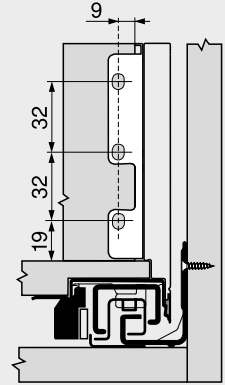

Drawer – K

Webcode  
DQBNYM

Planning

Space requirement in cabinet

\* +1 mm if cabinet profile is installed before the cabinet is assembled  
\*\* Incl. 2 mm tilt adjustment

Installation dimensions – front – screw-on

FA Front overlay  
\* +1 mm if cabinet profile is installed before the cabinet is assembled

Drilling distances – front – EXPANDO front

\* +1 mm if cabinet profile is installed before the cabinet is assembled

Installation dimensions – back

Hole spacing – cabinet profiles

Cabinet profile 750 – 40 kg  
Nominal length NL (mm)

300 | 350

400 | 450 | 500

550 | 600

Cutting – 16 mm chipboard

KB Cabinet width  
LW Internal cabinet width  
NL Nominal length

Cabinet profile 753 – 70 kg

Nominal length NL (mm)

450

500 | 550 | 600

Internal cabinet depth LT min. = nominal length NL + 3 mm

Drilling distances – drawer base

Space requirement

NL Nominal length