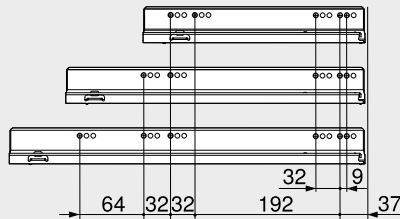

Installation dimensions – back

Hole spacing – cabinet profiles

Cabinet profile 750 – 40 kg  
Nominal length NL (mm)

300 | 350

400 | 450 | 500

550 | 600

Cutting – 16 mm chipboard

KB Cabinet width  
LW Internal cabinet width  
NL Nominal length

Cabinet profile 753 – 70 kg

Nominal length NL (mm)

450

500 | 550 | 600

Internal cabinet depth LT min. = nominal length NL + 3 mm

Drilling distances – drawer base

Space requirement

NL Nominal length