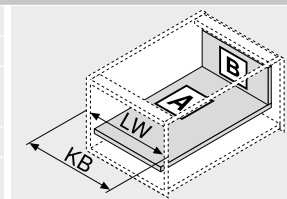

Installation dimensions – back

Hole spacing – cabinet profiles

Cabinet profile 750 – 40 kg  
Nominal length NL (mm)

300 | 350

400 | 450 | 500

550 | 600

Cutting – 16 mm chipboard

KB Cabinet width  
LW Internal cabinet width  
NL Nominal length

Cabinet profile 753 – 70 kg

Nominal length NL (mm)

450

500 | 550 | 600

Internal cabinet depth LT min. = nominal length NL + 3 mm

Drilling distances – drawer base

Space requirement

NL Nominal length