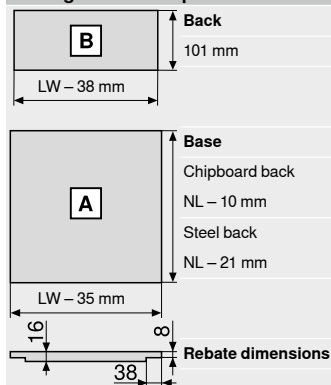

FA Front overlay  
\* +1 mm if cabinet profile is installed before the cabinet is assembled

Drilling distances – front – EXPANDO front

\* +1 mm if cabinet profile is installed before the cabinet is assembled

Installation dimensions – back

Hole spacing – cabinet profiles

Cabinet profile 750 – 40 kg  
Nominal length NL (mm)

300 | 350

400 | 450 | 500

550 | 600

Cutting – 16 mm chipboard

KB Cabinet width  
LW Internal cabinet width  
NL Nominal length

Cabinet profile 753 – 70 kg

Nominal length NL (mm)

450

500 | 550 | 600

Internal cabinet depth LT min. = nominal length NL + 3 mm

Drilling distances – drawer base

Space requirement

NL Nominal length