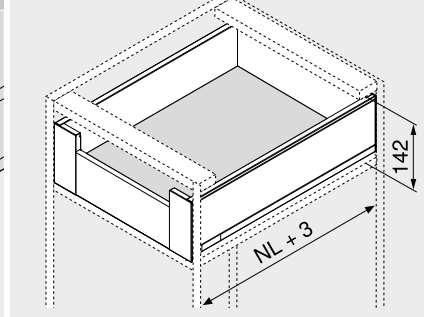

Installation dimensions – back

Hole spacing – cabinet profiles

Cabinet profile 750 – 40 kg  
Nominal length NL (mm)

300 | 350

400 | 450 | 500

550 | 600

Cutting – 16 mm chipboard

KB Cabinet width  
LW Internal cabinet width  
NL Nominal length

Cabinet profile 753 – 70 kg

Nominal length NL (mm)

450

500 | 550 | 600

Internal cabinet depth LT min. = nominal length NL + 3 mm

Drilling distances – drawer base

Space requirement

NL Nominal length

Page instructions

|   |     |  |     |  |     |
|---|-----|--|-----|--|-----|
| Overview – LEGRABOX   | 205 | Overview – TIP-ON BLUMOTION for LEGRABOX | 249 | Overview – assembly devices                              | 561 |
| Fixing system for thin fronts – EXPANDO T                       | 554 | Overview – TIP-ON for LEGRABOX           | 255 | More technical details                                   | 662 |
| Assembly recommendation and limitation of liability – EXPANDO T | 555 | Overview – AMBIA-LINE for LEGRABOX       | 503 | <b>Assembly, removal and adjustment</b><br>              |     |
| Overview – SERVO-DRIVE for LEGRABOX   TANDEMBOX                 | 321 | CABLOXX                                  | 552 |  |     |
|   |     | Accessories – steel back                 | 243 |  |     |
|   |     | Accessories                              | 243 | Short-URL  |     |
|   |     | Cabinet profile fixing positions         | 247 | <a href="http://www.blum.com/a310">www.blum.com/a310</a> |     |