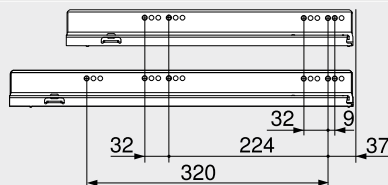

Installation dimensions – back

Hole spacing – cabinet profiles

Cabinet profile 750 – 40 kg  
Nominal length NL (mm)

300 | 350

400 | 450 | 500

550 | 600

Cutting – 16 mm chipboard

KB Cabinet width  
LW Internal cabinet width  
NL Nominal length

Cabinet profile 753 – 70 kg

Nominal length NL (mm)

450

500 | 550 | 600

Internal cabinet depth LT min. = nominal length NL + 3 mm

Drilling distances – drawer base

Space requirement

NL Nominal length