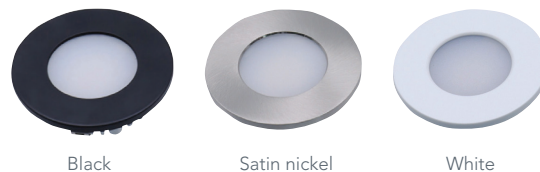

The most versatile puck light in the market!

One product with selectable switch for 3 CCT (K) choices

The most versatile puck light in the market. Featuring slim profile, magnetic finish plate, superior aluminum heat sink, and quick-connect on the body of the puck light for easy installation.

ADVANTAGES AND BENEFITS

- Selectable switch to allow choice of 3000 K, 4000 K or 5000 K in one product
- Quick-connect on the body of the light with a 78 3/4" (2000 mm) power cable
- Recess installation
- Dimmable
- Superior LED performance and lifespan
- Removable magnetic finish plate
- Aluminum heat-sink construction creates minimal heat emission
- Frost glass lens, smooth 360° wide spread

TECHNICAL SPECS

- Tension: 24 V dc
- Watts: 4 W
- Luminous flux: 200 lm
- Color Rendering Index: CRI 90
- Product: 5/8" (16 mm) H x 2 15/16" (75 mm) Ø
- Bore hole: 1/2" (12 mm) D x 2 5/8" (66 mm) Ø

The most versatile puck light in the market!

Versatile and ideal for different types of applications such as commercial display lighting, recessed ceiling lighting, ambient lighting, kitchen and furniture recessing, etc.

- Dimmable
- Quick-connect on the body of the light
- Selectable switch to allow the choice of warm white (3000 K), neutral white (4000 K), or cool white (5000 K) all in one product
- Superior LED performance and lifespan
- Magnetic finish plate
- Aluminum heat sink construction creates minimal heat emission
- Frosted glass lens, smooth 360° wide spread
- Bore hole Ø: 2 5/8" (66 mm)
- Bore hole depth: 1/2" (12 mm)