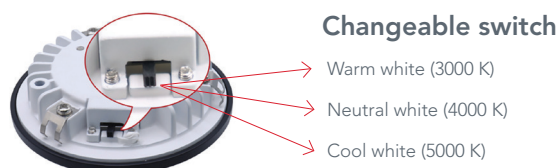

The most versatile puck light in the market!

One product with selectable switch for 3 CCT (K) choices

The most versatile puck light in the market. Featuring slim profile, magnetic finish plate, superior aluminum heat sink, and quick-connect on the body of the puck light for easy installation.

ADVANTAGES AND BENEFITS

- Selectable switch to allow choice of 3000 K, 4000 K or 5000 K in one product
- Quick-connect on the body of the light with a 78 3/4" (2000 mm) power cable
- Recess installation
- Dimmable
- Superior LED performance and lifespan
- Removable magnetic finish plate
- Aluminum heat-sink construction creates minimal heat emission
- Frost glass lens, smooth 360° wide spread

TECHNICAL SPECS

- Tension: 24 V dc
- Watts: 4 W
- Luminous flux: 200 lm
- Color Rendering Index: CRI 90
- Product: 5/8" (16 mm) H x 2 15/16" (75 mm) Ø
- Bore hole: 1/2" (12 mm) D x 2 5/8" (66 mm) Ø

The most versatile puck light in the market!

Versatile and ideal for different types of applications such as commercial display lighting, recessed ceiling lighting, ambient lighting, kitchen and furniture recessing, etc.

- Dimmable
- Quick-connect on the body of the light
- Selectable switch to allow the choice of warm white (3000 K), neutral white (4000 K), or cool white (5000 K) all in one product
- Superior LED performance and lifespan
- Magnetic finish plate
- Aluminum heat sink construction creates minimal heat emission
- Frosted glass lens, smooth 360° wide spread
- Bore hole Ø: 2 5/8" (66 mm)
- Bore hole depth: 1/2" (12 mm)