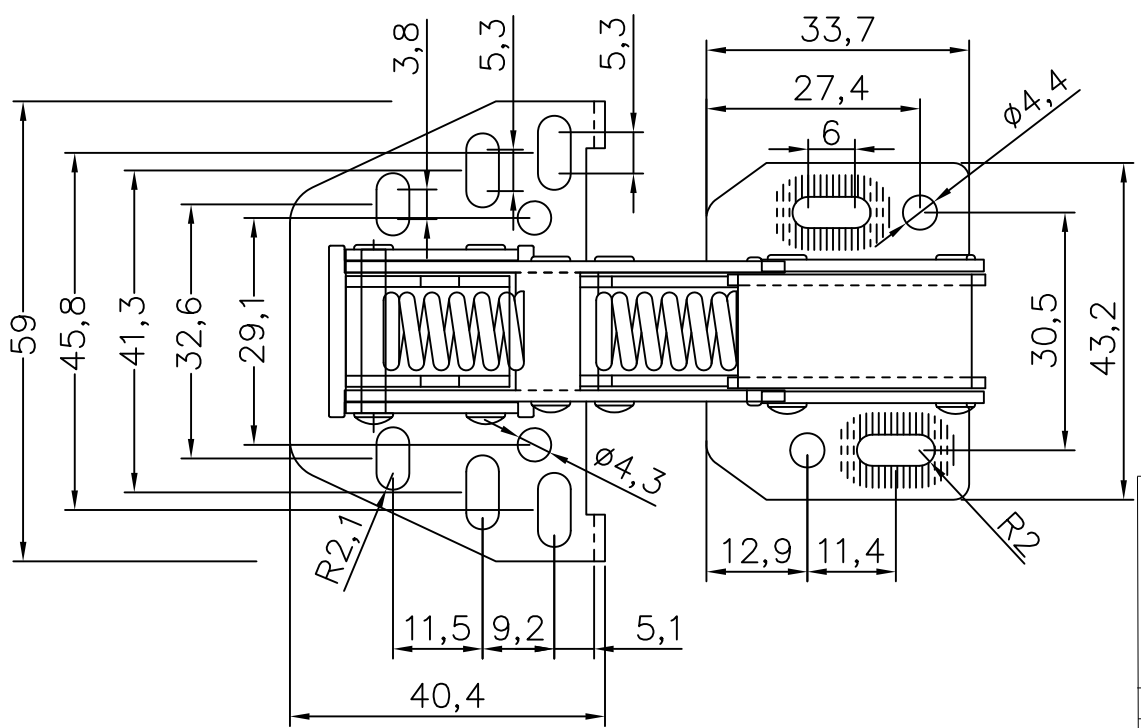

REVISIONS	
DATE	DESCRIPTION
2022.06.04	Initial release

DIMENSIONS ARE IN mm
TOLERANCES
 +/- 0.3 unless otherwise stated

MATERIAL:
 FINISH: Nickel
 WEIGHT (GR):

RICHELIEU HARDWARE		
#SM9012G Easy-on Surface Mount Hinge RV		
#SM901SC2G Easy-on Surf. Mnt. Hinge Soft RV		
SIZE	DWG. NO.	
A		
DATE	REV.	SHEET 1 OF 2