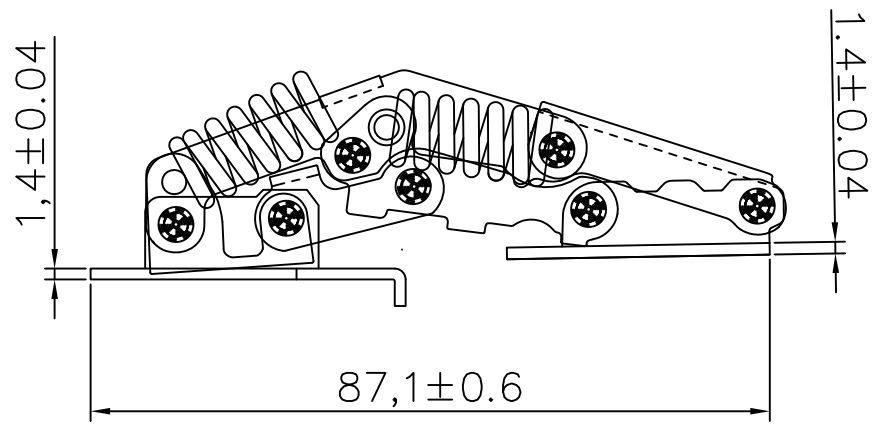

REVISIONS	
DATE	DESCRIPTION
2022.06.04	Initial release

DIMENSIONS ARE IN mm
TOLERANCES
 +/- 0.3 unless otherwise stated

MATERIAL:
 FINISH: Nickel
 WEIGHT (GR):

RICHELIEU HARDWARE		
#SM9012G Easy-on Surface Mount Hinge RV		
#SM901SC2G Easy-on Surf. Mnt. Hinge Soft RV		
SIZE	DWG. NO.	
A		
DATE	REV.	SHEET 1 OF 2