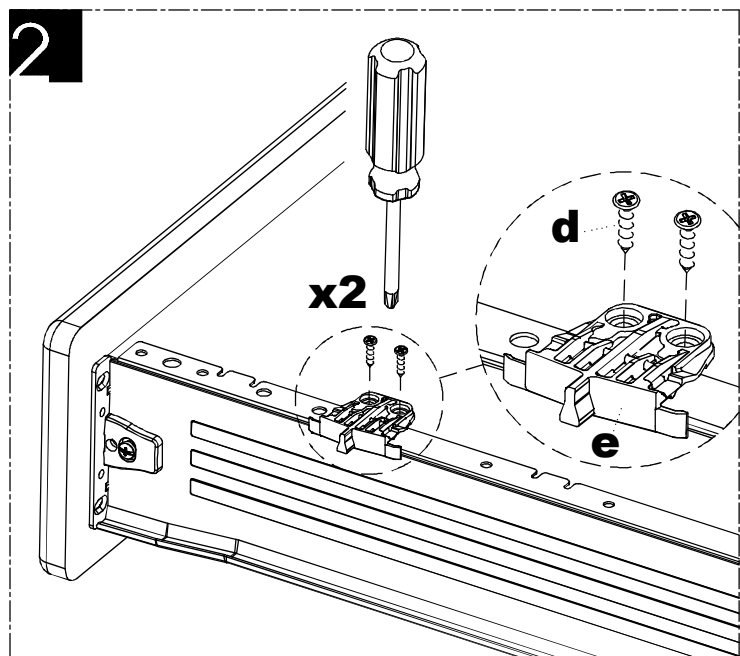

CASSETTO - DRAWER - TIROIR