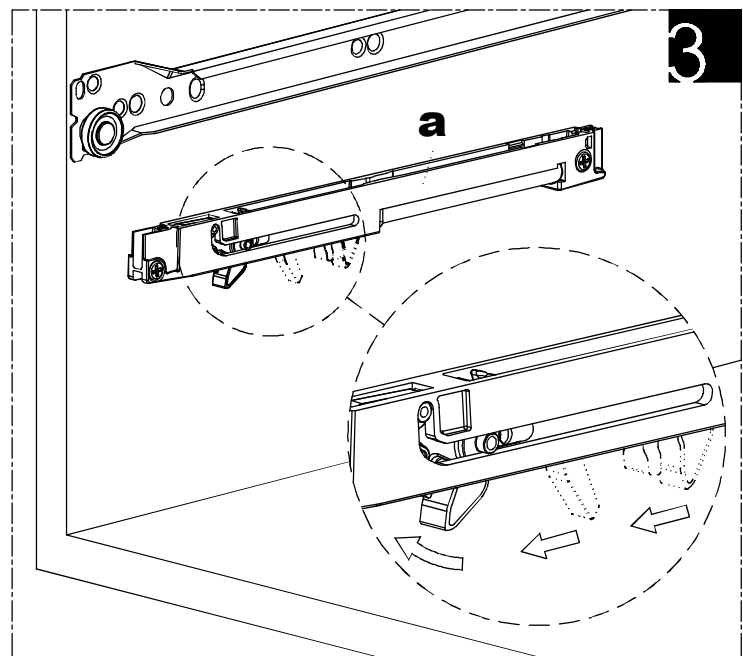

CASSETTO - DRAWER - TIROIR