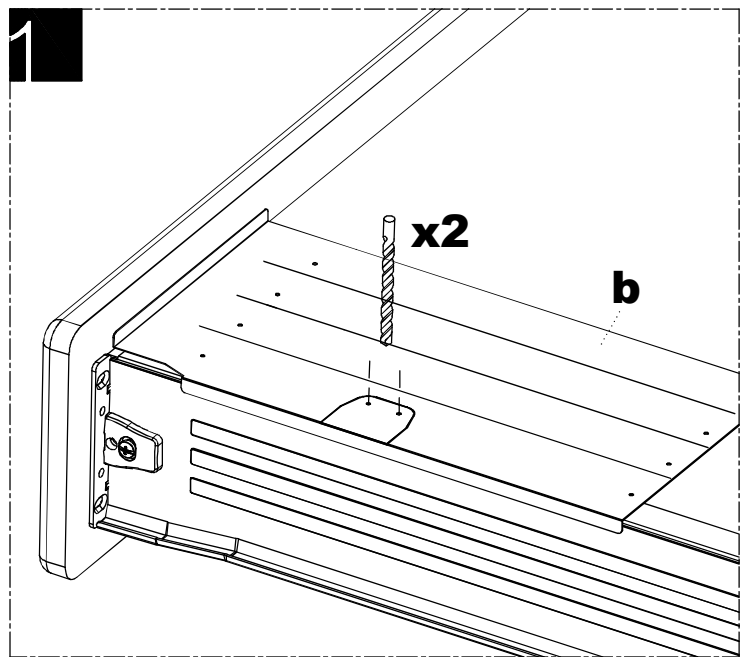

CASSETTO - DRAWER - TIROIR