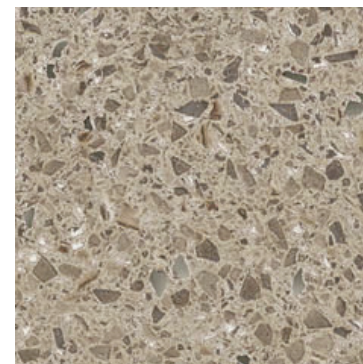

P379
Safari Stone

P392
Urban Day

P393
Urban Night

P127
Concrete Grey

P397
Klondike Riverbed

P398
Yukon Riverbed

P282
Gaspé Grey Granite

P283
Tundra Taupe Granite