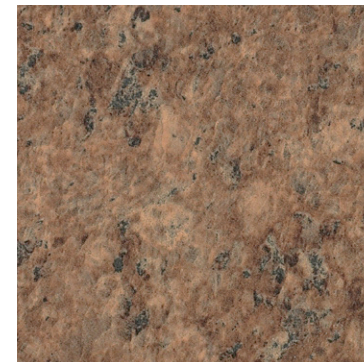

P379
Safari Stone

P392
Urban Day

P393
Urban Night

P127
Concrete Grey

P397
Klondike Riverbed

P398
Yukon Riverbed

P282
Gaspé Grey Granite

P283
Tundra Taupe Granite