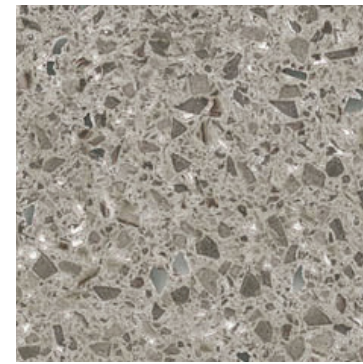

P379
Safari Stone

P392
Urban Day

P393
Urban Night

P127
Concrete Grey

P397
Klondike Riverbed

P398
Yukon Riverbed

P282
Gaspé Grey Granite

P283
Tundra Taupe Granite