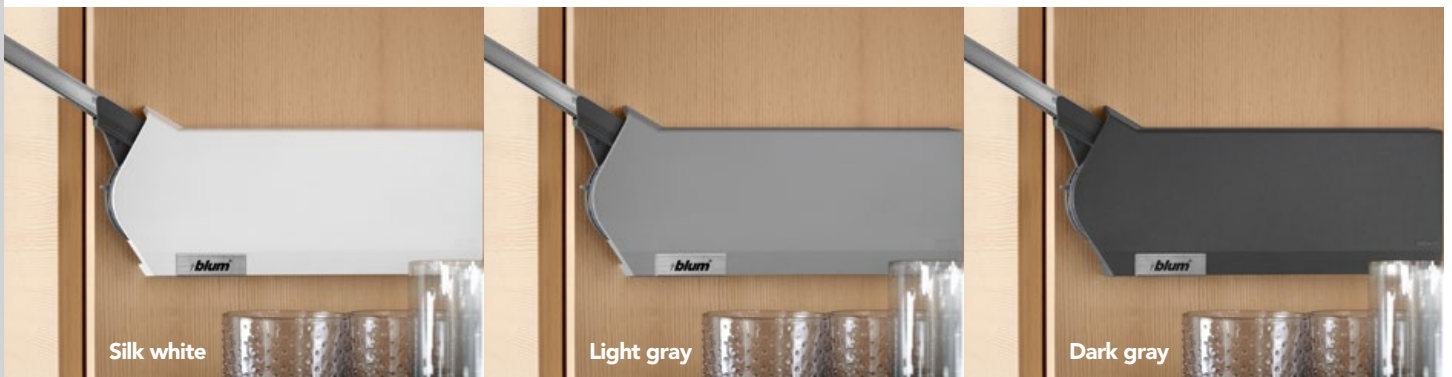

NEW COVER CAPS FOR AVENTOS SYSTEMS

Silk white

Light gray

Dark gray

FOR AVENTOS LIFT SYSTEMS: