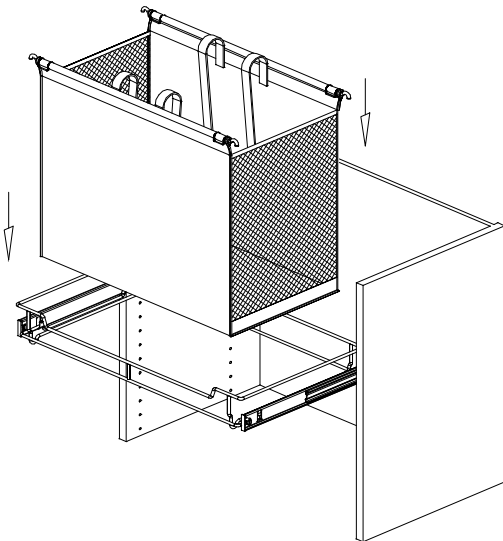

INSTALLATION INSTRUCTIONS

FOR PORTABLE SLIDING HAMPER (SH211814MB/SH212414MB/SH213014MB)

Step 1: Screw runner to the partition

Step 2: Joint the frame with runner

Step 3: Insert metal hanger to hamper

Step 4: Clip hamper together with metal hanger

Step 5: Put the hamper into frame

Step 6: Finished

12400 Earl Jones Way

Louisville, KY 40299

rev-a-shelf.com

Customer Service: 800-626-1126