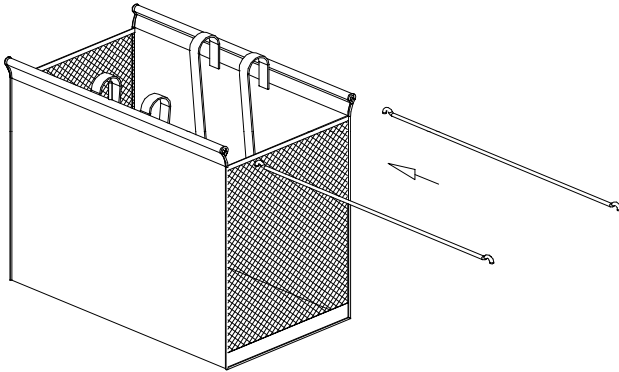

INSTALLATION INSTRUCTIONS

FOR PORTABLE SLIDING HAMPER (SH211814MB/SH212414MB/SH213014MB)

Step 1: Screw runner to the partition

Step 2: Joint the frame with runner

Step 3: Insert metal hanger to hamper

Step 4: Clip hamper together with metal hanger

Step 5: Put the hamper into frame

Step 6: Finished

12400 Earl Jones Way

Louisville, KY 40299

rev-a-shelf.com

Customer Service: 800-626-1126