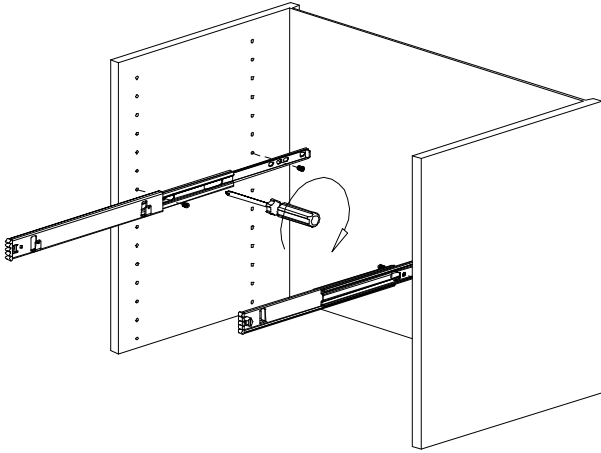

INSTALLATION INSTRUCTIONS

FOR PORTABLE SLIDING HAMPER (SH211814MB/SH212414MB/SH213014MB)

Step 1: Screw runner to the partition

Step 2: Joint the frame with runner

Step 3: Insert metal hanger to hamper

Step 4: Clip hamper together with metal hanger

Step 5: Put the hamper into frame

Step 6: Finished

12400 Earl Jones Way

Louisville, KY 40299

rev-a-shelf.com

Customer Service: 800-626-1126