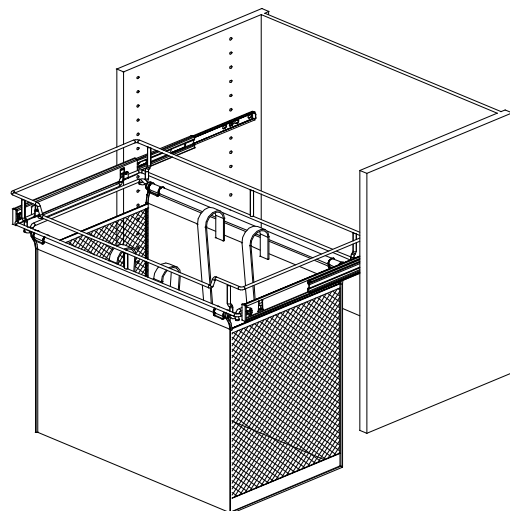

INSTALLATION INSTRUCTIONS

FOR PORTABLE SLIDING HAMPER (SH211814MB/SH212414MB/SH213014MB)

Step 1: Screw runner to the partition

Step 2: Joint the frame with runner

Step 3: Insert metal hanger to hamper

Step 4: Clip hamper together with metal hanger

Step 5: Put the hamper into frame

Step 6: Finished

12400 Earl Jones Way

Louisville, KY 40299

rev-a-shelf.com

Customer Service: 800-626-1126