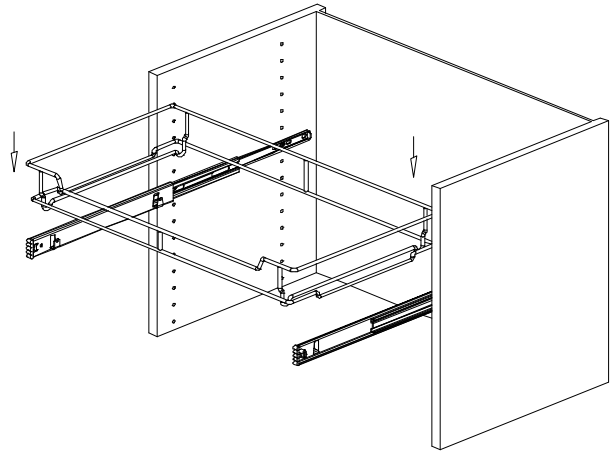

INSTALLATION INSTRUCTIONS

FOR PORTABLE SLIDING HAMPER (SH211814MB/SH212414MB/SH213014MB)

Step 1: Screw runner to the partition

Step 2: Joint the frame with runner

Step 3: Insert metal hanger to hamper

Step 4: Clip hamper together with metal hanger

Step 5: Put the hamper into frame

Step 6: Finished

12400 Earl Jones Way

Louisville, KY 40299

rev-a-shelf.com

Customer Service: 800-626-1126