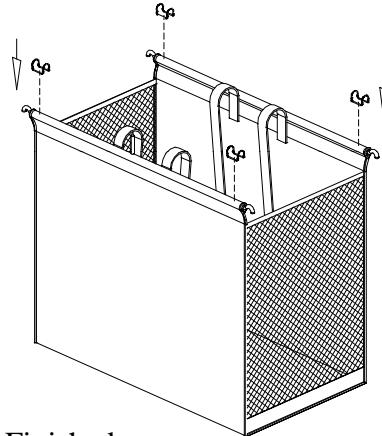

INSTALLATION INSTRUCTIONS

FOR PORTABLE SLIDING HAMPER (SH211814MB/SH212414MB/SH213014MB)

Step 1: Screw runner to the partition

Step 2: Joint the frame with runner

Step 3: Insert metal hanger to hamper

Step 4: Clip hamper together with metal hanger

Step 5: Put the hamper into frame

Step 6: Finished

12400 Earl Jones Way

Louisville, KY 40299

rev-a-shelf.com

Customer Service: 800-626-1126