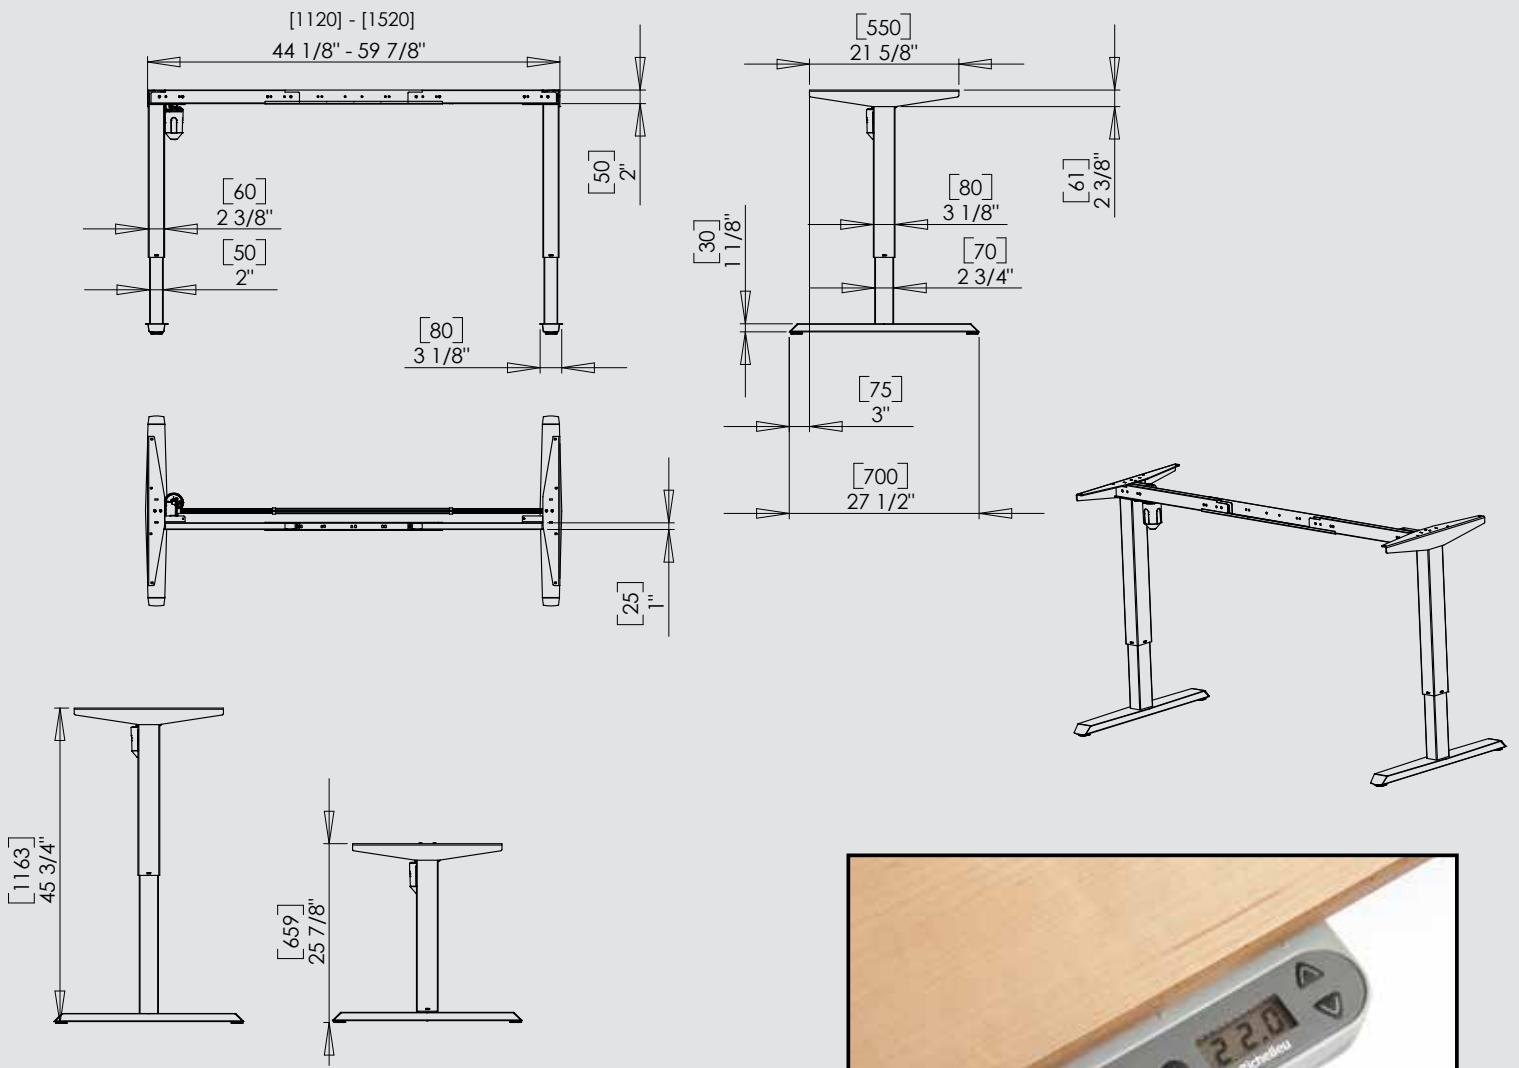

FEDORA SERIES

50072L2SXXX 2-LEG/2-STAGE

Richelieu
ERGO

Richelieu

Richelieu's
BRAND NEW desk frame.
Keeping our manufacturing
customers in mind.

50072L2S90	2 LEG, 2 STAGE BLACK
50072L2S30	2 LEG, 2 STAGE WHITE
50072L2S100	2 LEG, 2 STAGE SILVER
5002L2SRK	ADJUSTABLE RAIL KIT Required to complete leg kit, 112CM/152CM
5002L2SPS	Optional programmable switch with LED display

The T-leg styling is ideal for most applications and fits beautifully in today's open designs.

The two stage frame is tested and approved according to ANSI / BIFMA X5.5-2014.

Max. load on frame: 220 lbs

Speed: 1 1/4" per second

Expandable Frame Width: 44 1/8" – 59 7/8"

Frame Height:
25 7/8"- 46 1/8" (Not including top)

Frame colours:
100/Silver RAL 9006
90/Black RAL 9004
30/White RAL 9016

Easily assembled in a few quick steps.

Fixed widths are available through special order.

5002L2SPS
Optional programmable switch with LED display

50072L2S90	2 LEG, 2 STAGE BLACK
50072L2S30	2 LEG, 2 STAGE WHITE
50072L2S100	2 LEG, 2 STAGE SILVER
5002L2SRK	ADJUSTABLE RAIL KIT, 112CM/152CM Required to complete leg kit
5002L2SPS	Optional programmable switch with LED display