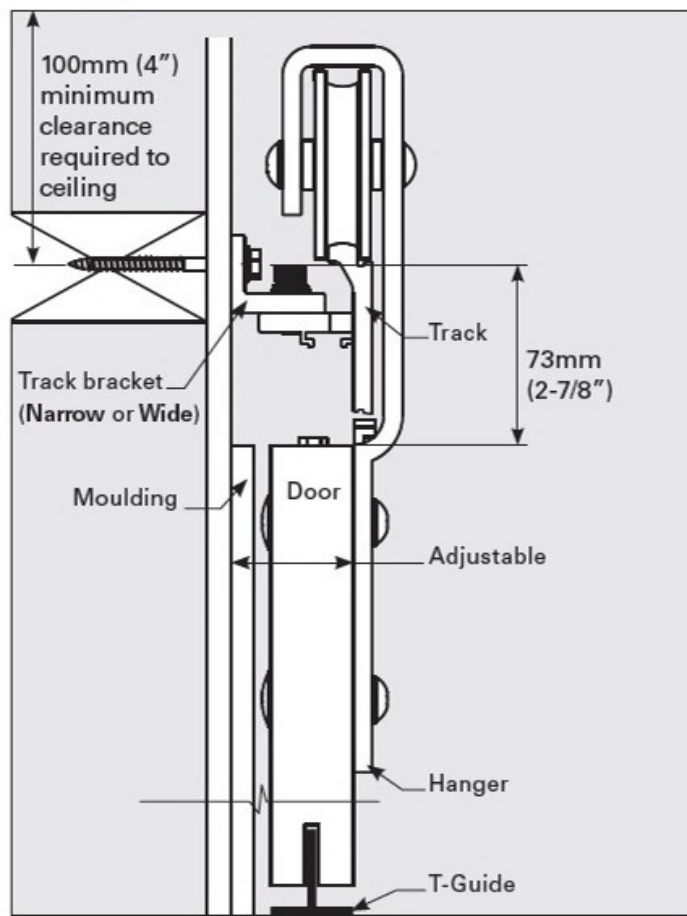

Fixing Detail

1-5/8" to 2-3/8" (40 - 61mm)(Narrow option) or
2-3/8" to 3-1/8" (62 - 80mm)(Wide option).