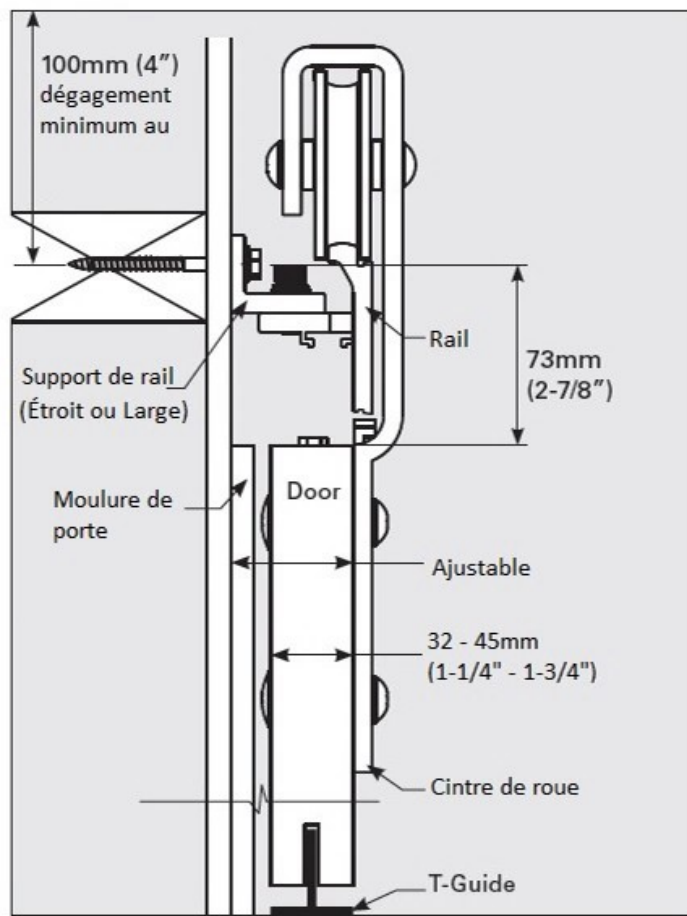

Détail de la fixation

1-5/8" to 2-3/8" (40 - 61mm)(type ÉTROIT) ou
2-3/8" to 3-1/8" (62 - 80mm)(type LARGE).