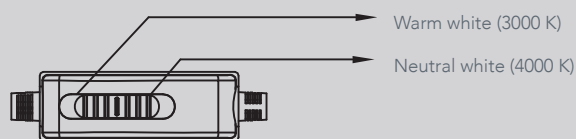

Personalize the ambience in a room by programming the lighting color and intensity!

Richelieu's LED panel is a versatile lighting product that enables six different configurations with one single product.

- Easily program between 2 CCT: warm white (3000 K) or neutral white (4000 K)
- Simple and quick installation with Micro 24 quick connection technology
- Dimmable

Changeable switch

Benefits

- Watts: 6 W
- Tension: 24 V
- Mounting: recessed
- Luminous efficiency: 65 lm/W
- Luminous flux: 400 lm
- Color rendering index: 80 CRI
- Bore hole: 3 11/32" (85 mm)

N°
PNL2406200

Black
Satin nickel
White

Included: White light panel, 2 mounting rings (black and satin nickel), connector, color changing switch, extension cable and quick connectors.