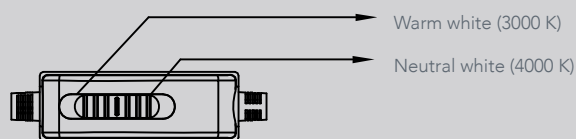

Personalize the ambience in a room by programming the lighting color and intensity!

Richelieu's LED panel is a versatile lighting product that enables six different configurations with one single product.

- Easily program between 2 CCT:  
warm white (3000 K)  
or neutral white (4000 K)
- Simple and quick installation with Micro 24 quick connection technology
- Dimmable

Changeable switch

### Benefits

- Watts: 6 W
- Tension: 24 V
- Mounting: recessed
- Luminous efficiency: 65 lm/W
- Luminous flux: 400 lm
- Color rendering index: 80 CRI
- Bore hole: 3 11/32" (85 mm)

N°
PNL2406200

Black  
Satin nickel  
White

Included: White light panel, 2 mounting rings (black and satin nickel), connector, color changing switch, extension cable and quick connectors.