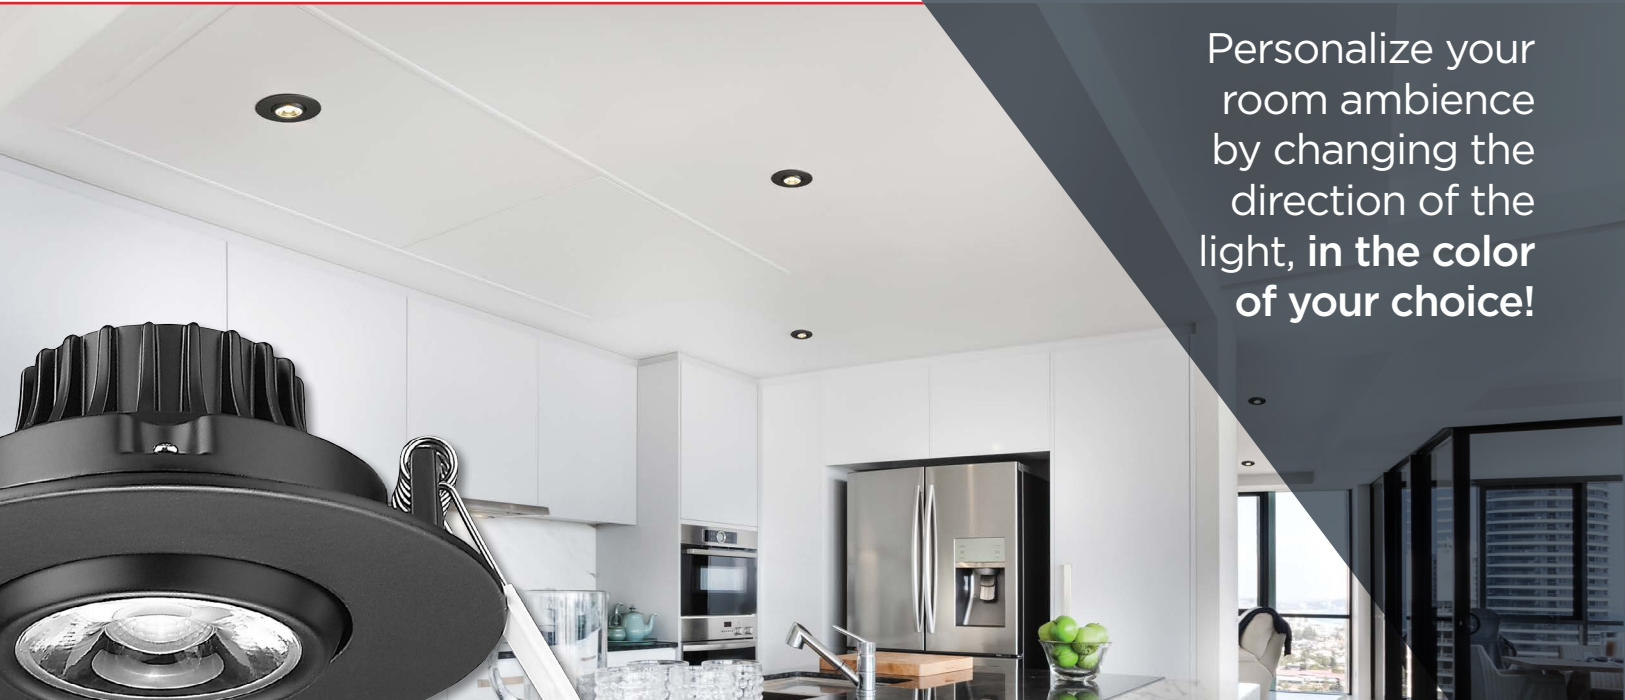

GIMBAL LED

PIVOTING SPOTS, 2CCT

Black

Personalize your room ambience by changing the direction of the light, in the color of your choice!

Richelieu's directional LEDs allow you to choose the angle, color, and intensity of your lighting, all in one single light.

- Easily program between 2 CCT: warm white (3000 K) or neutral white (4000 K)
- Simple and quick installation with Micro 24 quick connection technology
- Dimmable
- Versatile and ideal for different types of applications such as displays, ceilings, furniture, ambience lighting, and more

Satin nickel

White

Benefits

- Watts: 9 W
- Tension: 24 V
- Mounting: recessed
- Luminous efficiency: 60 lm/W
- Luminous flux: 550 lm
- Color rendering index: 90 CRI
- Bore hole: 3.26" (83 mm)

N°	Finish
GBL2409200900	Black
GBL2409200185	Satin nickel
GBL24092000	White