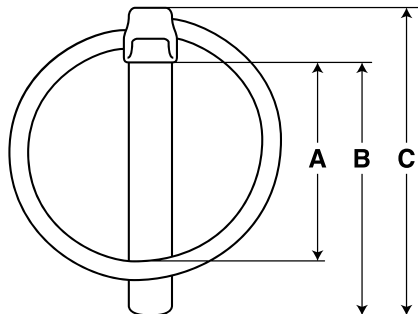

Lynch Pin / Goupille à anneau

Plastic Bag

Sac de plastique

No	Dimensions (in./po.)				Pcs / Pces
	Pin Diameter Diamètre de goupille	A	B	C	
188640	3/16"	1-1/4"	1-9/16"	1-3/8"	10
188720	1/4"	1-1/4"	1-9/16"	1-3/8"	10
188800	5/16"	1-3/8"	1-3/4"	1-5/8"	10
188990	3/8"	1-3/8"	1-3/4"	1-5/8"	10
189020	7/16"	1-1/2"	1-9/16"	1-5/8"	10
189100	7/16"	1-1/2"	1-3/4"	1-5/8"	10