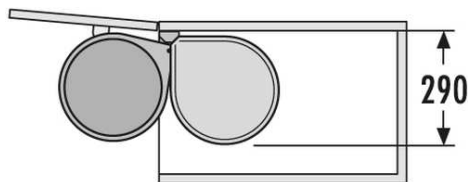

Pivoting waste bin MONO Graphite

MONO pivoting waste bin swings out automatically with the door opening. Thanks to its door follower mechanism. Ideal for under sink cabinet.

Application

- Under sink cabinet

Advantages

- Can be installed on the left or right side of cabinet
- Equipped with a door follower mechanism, the bin swings out automatically when opening the door
- The lid remains inside the cabinet at an angle and closes back over the bin when the door is shut.
- Trendy Graphite finish with black lid and base
- 15 liters (3,96 Qt) bin capacity.
- The bin has a chrome handle for easy handling
- Complete with hardware, instructions and drilling template
- Easy installation within few minutes.

Description

Richelieu offers this compact pivoting waste bin of 15L (3,96 Qt) capacity for hinged door application in a trendy **Graphite** finish. Ideal for under-sink cabinet. Can work with regular or "soft-close" 95° max opening hinges (sold separately). The lid remains inside the cabinet at an angle and closes back over the bin when the door is shut

No.	Description	Internal Dimensions Required W x D x H
3515905	MONO WASTE BASKET 15L GRAPHITE	362mm x 306mm x 457mm 14 1/4" x 12 1/16" x 18"