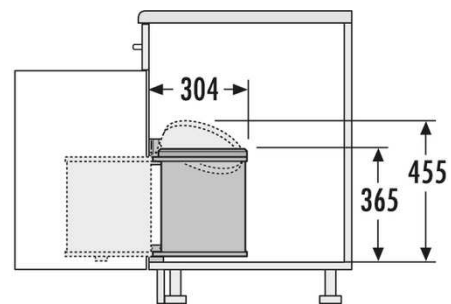

Pivoting waste bin MONO Graphite

MONO pivoting waste bin swings out automatically with the door opening. Thanks to its door follower mechanism. Ideal for under sink cabinet.

Application

- Under sink cabinet

Advantages

- Can be installed on the left or right side of cabinet
- Equipped with a door follower mechanism, the bin swings out automatically when opening the door
- The lid remains inside the cabinet at an angle and closes back over the bin when the door is shut.
- Trendy Graphite finish with black lid and base
- 15 liters (3,96 Qt) bin capacity.
- The bin has a chrome handle for easy handling
- Complete with hardware, instructions and drilling template
- Easy installation within few minutes.

Description

Richelieu offers this compact pivoting waste bin of 15L (3,96 Qt) capacity for hinged door application in a trendy **Graphite** finish. Ideal for under-sink cabinet. Can work with regular or "soft-close" 95° max opening hinges (sold separately). The lid remains inside the cabinet at an angle and closes back over the bin when the door is shut

No.	Description	Internal Dimensions Required W x D x H
3515905	MONO WASTE BASKET 15L GRAPHITE	362mm x 306mm x 457mm 14 1/4" x 12 1/16" x 18"